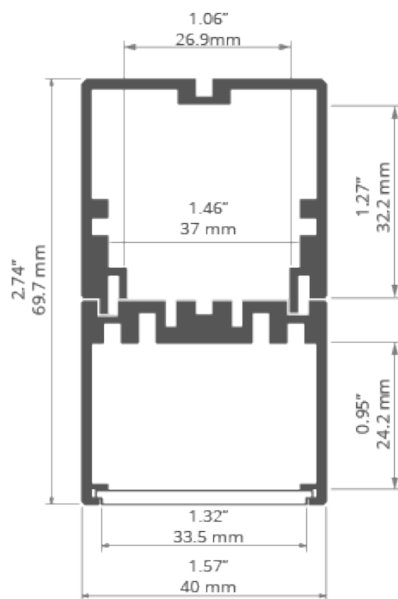

AVAILABLE LENGTHS

Ref. nr.	surface finish	available lengths
18051ANODA_1	Silver anodized	1000 mm
18051ANODA_2	Silver anodized	2000 mm
18051ANODA_3	Silver anodized	3000 mm

TECHNICAL DRAWING