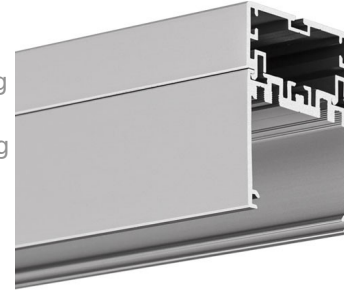

PRODUCT DESCRIPTION

- UGR below 19 obtainable
- Possibility of using and easily servicing LED tapes, LED current modules and 230V LED modules
- Possibility of suspending or mounting directly to a surface
- Lighting fixtures can be connected into linear and polygonal lighting lines (ZM / ZM-G Connectors)
- Cables can be routed in the profile, which also serves as a mounting strip
- Wall-to-wall installation possible

* Wall-to-wall installation possible as end caps can be attached from below. To mount the lighting fixture from below, snap off the inner upper plastic parts of the end cap. Then fit the assembled set of elements (end caps, profile with LED tapes) in the mounting strip.

UGR below 19 can be obtained with the use of JUN-40 prismatic cover.
Screw type for mounting LED current modules: M3x5 DIN7985.

AVAILABLE LENGTHS

Ref. nr.	surface finish	available lengths
18050ANODA_1	Silver anodized	1000 mm
18050ANODA_2	Silver anodized	2000 mm
18050ANODA_3	Silver anodized	3000 mm