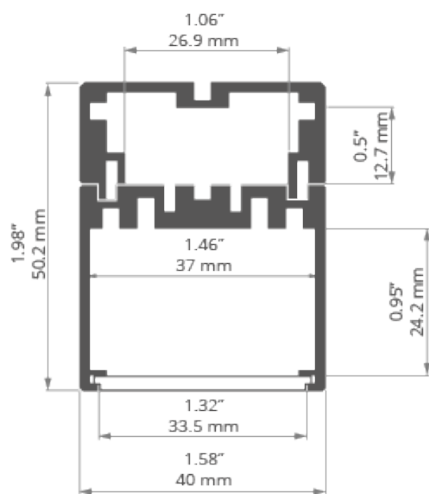

Ref. nr.	surface finish	available lengths
18050ANODA_1	Silver anodized	1000 mm
18050ANODA_2	Silver anodized	2000 mm
18050ANODA_3	Silver anodized	3000 mm

TECHNICAL DRAWING