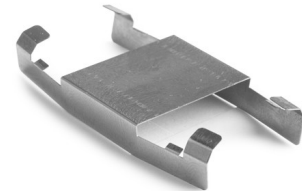

PRODUCT DESCRIPTION

A mounting bracket for attaching lighting fixtures to Armstrong ceilings without the need to interfere with their structure. It is compatible with architectural group extrusions (eg GIZA, LIPOD, GIZA-LL).

Fill empty fields

Product nr.
Fixture type
Company
Job name
Date