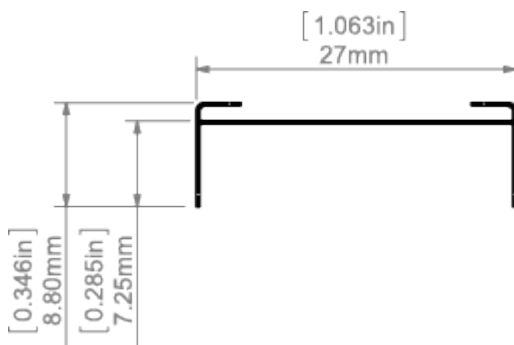

TECHNICAL SPECIFICATION

TECHNICAL DRAWING