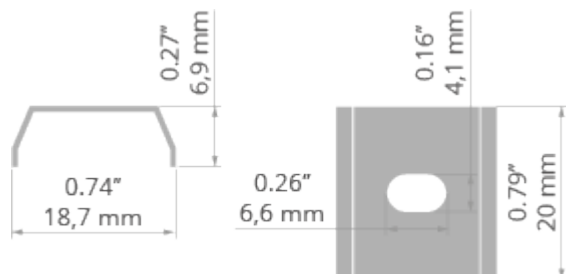

TECHNICAL SPECIFICATION

Application

- for mounting LED lighting fixtures

Mounting

- to the surface, using a properly selected screw
- to the lighting fixture, with hooks
- easy installation and deinstallation of lighting fixtures by snapping in and out

TECHNICAL DRAWING

RELATED PROFILES

GIZA-LL profile
Ref: C0758

GIZA Profile
Ref: B5556

LIPOD Profile
Ref: B5554