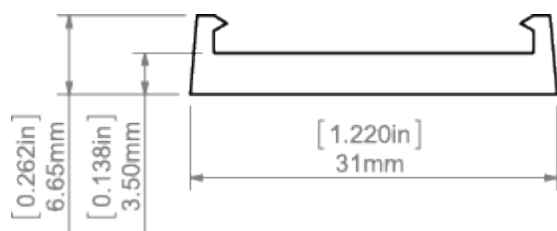

TECHNICAL SPECIFICATION

Application

- for outdoor applications. It is compatible with the following profiles: GIZA, GIZA-LL, LIPOD

Assembly

- to the substrate with a screw

Additional information

- GIP-UV mounting bracket made with ASA

TECHNICAL DRAWING

RELATED PROFILES

GIZA-LL profile
Ref: C0758

GIZA Profile
Ref: B5556

LIPOD Profile
Ref: B5554

RELATED PRODUCTS

MARKETING MATERIALS

Display
P230-90080M
Ref: 90080M