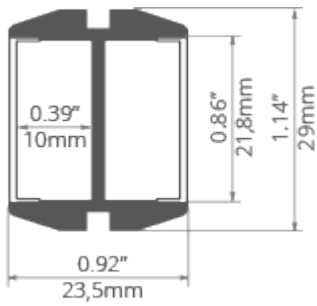

Animation GIZA-DUO-LL

span {font-weight:600;}

AVAILABLE LENGTHS

Ref. nr.	surface finish	available lengths
C2162ANODA_1	Silver anodized	1000 mm
C2162ANODA_2	Silver anodized	2000 mm
C2162ANODA_3	Silver anodized	3000 mm
C2162NA_1	Non anodized (raw)	1000 mm
C2162NA_2	Non anodized (raw)	2000 mm
C2162NA_3	Non anodized (raw)	3000 mm

TECHNICAL DRAWING