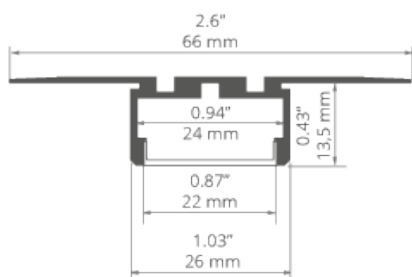

GIZA-LL-T					
	1210	X	X	X	✓
	1220	X	X	X	✓
	1275	X	✓ (Hot line if 1 row)	X	✓
	0530	✓ (Hot line if 1 row)	✓	✓ (Hot line if 1 row)	✓
	1910	✓ (Hot line if 1 row)	✓	✓ (Hot line if 1 row)	✓
	1820	✓ (Hot line if 1 row)	✓	✓ (Hot line if 1 row)	✓

AVAILABLE LENGTHS

Ref. nr.	surface finish	available lengths
C2479NA_1	Non anodized (raw)	1000 mm
C2479NA_2	Non anodized (raw)	2000 mm
C2479NA_3	Non anodized (raw)	3000 mm

TECHNICAL DRAWING