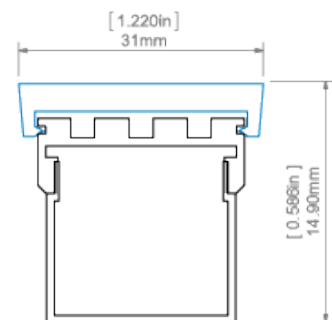

GIZA profile with G-K cover and AM-24 mounting bracket
profil GIZA z osłoną G-K oraz mocownikiem AM-24

GIZA profile with G-L cover and AM-24 mounting bracket
profil GIZA z osłoną G-L oraz mocownikiem AM-24