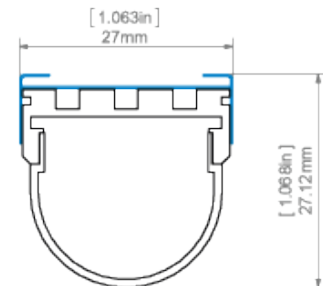

GIZA profile and AM-24 mounting bracket
profil GIZA z mocownikiem AM-24

GIZA profile with G-L cover and AM-24 mounting bracket
profil GIZA z osłoną G-L oraz mocownikiem AM-24