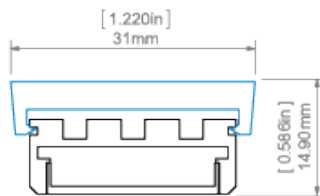

GIZA profile with G-K cover and AM-24 mounting bracket
profil GIZA z osłoną G-K oraz mocownikiem AM-24

GIZA profile with G-L cover and AM-24 mounting bracket
profil GIZA z osłoną G-L oraz mocownikiem AM-24