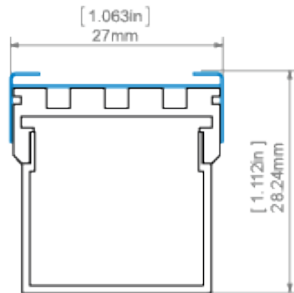

GIZA profile with G-K cover and AM-24 mounting bracket
profil GIZA z osłoną G-K oraz mocownikiem AM-24