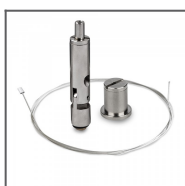

RD-2 Fastener set
silver
Ref: 42653NI