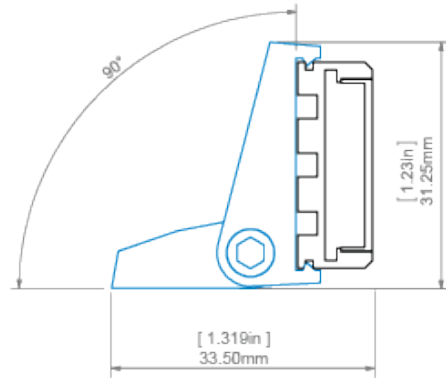

GIZA profile with G-K cover and GIP mounting bracket
profil GIZA z osłoną G-K oraz mocownikiem GIP

GIZA profile and REGIP-UV mounting bracket
profil GIZA z mocownikiem REGIP-UV