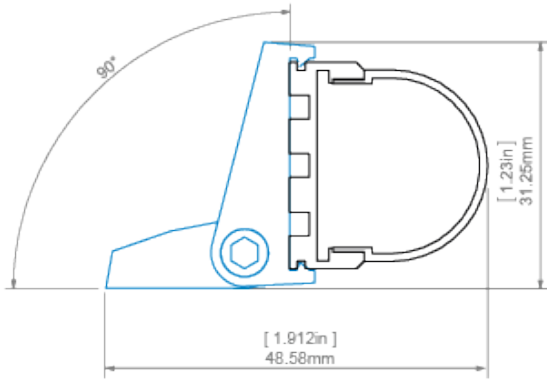

GIZA profile and REGIP-UV mounting bracket
profil GIZA z mocownikiem REGIP-UV

GIZA profile with G-L cover and REGIP-UV mounting bracket
profil GIZA z osłoną G-L oraz mocownikiem REGIP-UV