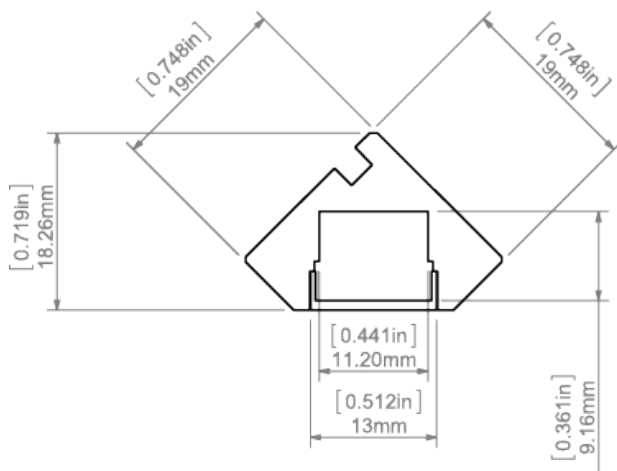

1210	X	X	X	X	X
	1220	X	X	X	X	X
	1275	X	✓	X	X	X
	0530	✓	✓	✓	X	✓
	1910	✓	✓	✓	X	✓
	1820	✓	✓	✓	X	✓

AVAILABLE LENGTHS

Ref. nr.	surface finish	available lengths
B7009ANODA_1	Silver anodized	1000 mm
B7009ANODA_2	Silver anodized	2000 mm
B7009ANODA_3	Silver anodized	3000 mm

TECHNICAL DRAWING