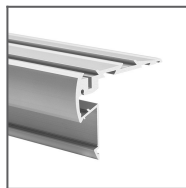

STEPUS Profile
Ref: 18038