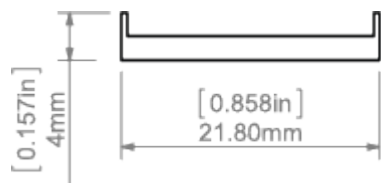

Job name

Date

**TECHNICAL SPECIFICATION**

Material	PC
Available length	1000 mm, 2000 mm, 3000 mm
UV resistance	yes

**TECHNICAL DRAWING**

RELATED PROFILES

GIZA-LL profile  
Ref: C0758

KOZUS-CR Profile  
Ref: C0600