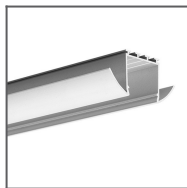

LESTO Profile
Ref: B5551