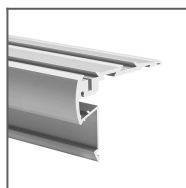

STEPUS Profile
Ref: 18038