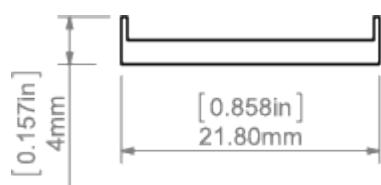

**TECHNICAL SPECIFICATION**

Material	PC
Available length	1000 mm, 2000 mm, 3000 mm
UV resistance	yes

TECHNICAL DRAWING

RELATED PROFILES

GIZA-LL profile
Ref: C0758

KOZUS-CR Profile
Ref: C0600

GIZA Profile
Ref: B5556