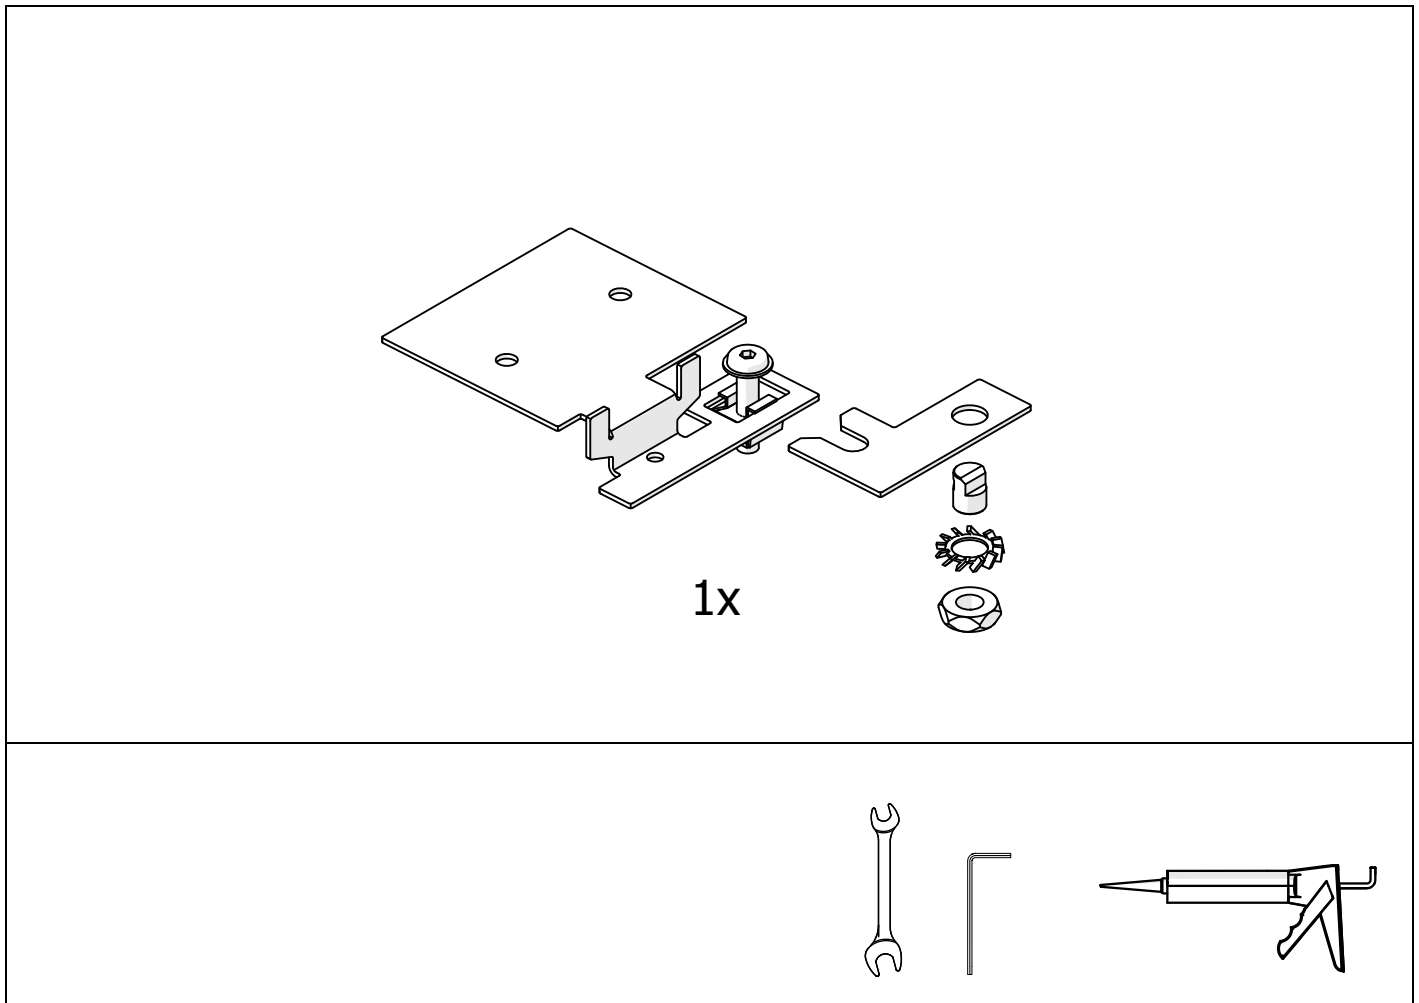

Mounting bracket DS

Mounting bracket DS (ref. C28096N00)

IMPORTANT: Not all possible mounting procedures are presented here. More mounting procedures and related accessories can be found at www.KlusDesign.eu. Drawings in these instructions are simplified and only approximate the actual shapes.