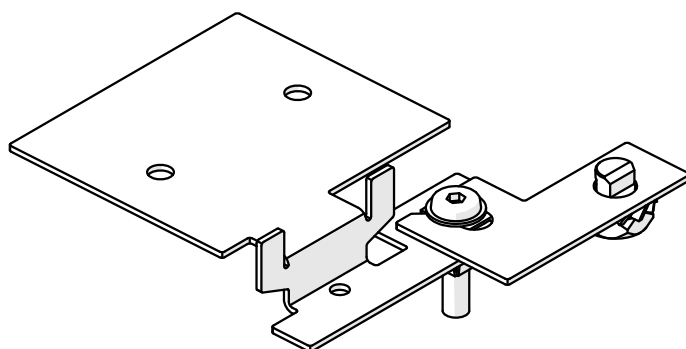

Mounting bracket DS

Mounting bracket DS (ref. C28096N00)

IMPORTANT: Not all possible mounting procedures are presented here. More mounting procedures and related accessories can be found at www.KlusDesign.eu. Drawings in these instructions are simplified and only approximate the actual shapes.