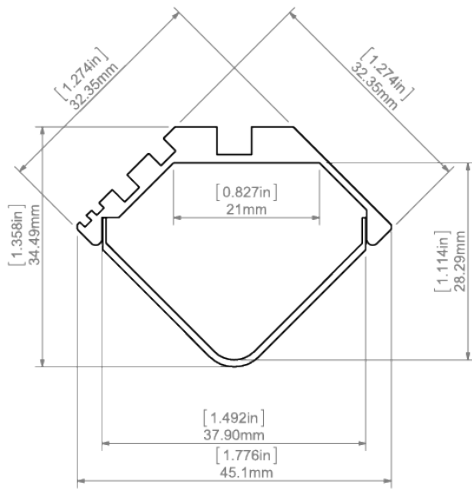

Company

Job name

Date

TECHNICAL SPECIFICATION

Application

- for construction of fixtures illuminating at a 45-degree angle
- for placing in internal 90° corners (cabinet - wall, ceiling - wall, wall - wall, etc.).

Assembly

- with screws appropriately selected for the type of the mounting surface
- with mounting springs

Additional information

- simple assembly, the ready fixture is mounted to the surface with screws before the cover is attached
- after the cover has been attached, appealing aluminum flanges of small width will be visible
- space for LED strip: 21 mm

Line of light

- ✓ = Line of Light
- X = Visible dotting

Profile:	LED Model:	KOPRO-K	KOPRO-P	KOPRO-L
KOPRO				

1210	✓ for 1 row only	X	X
1220	✓	X	✓
1275	✓	✓ (Hot line if 1 row)	✓
0530	✓	✓ (Hot line if 1 row)	✓
1910	✓	✓ (Hot line if 1 row)	✓
1820	✓	✓ (Hot line if 1 row)	✓

AVAILABLE LENGTHS

Ref. nr.	surface finish	available lengths
B6367ANODA_1	Silver anodized	1000 mm
B6367ANODA_2	Silver anodized	2000 mm
B6367ANODA_3	Silver anodized	3000 mm

TECHNICAL DRAWING

RELATED PRODUCTS