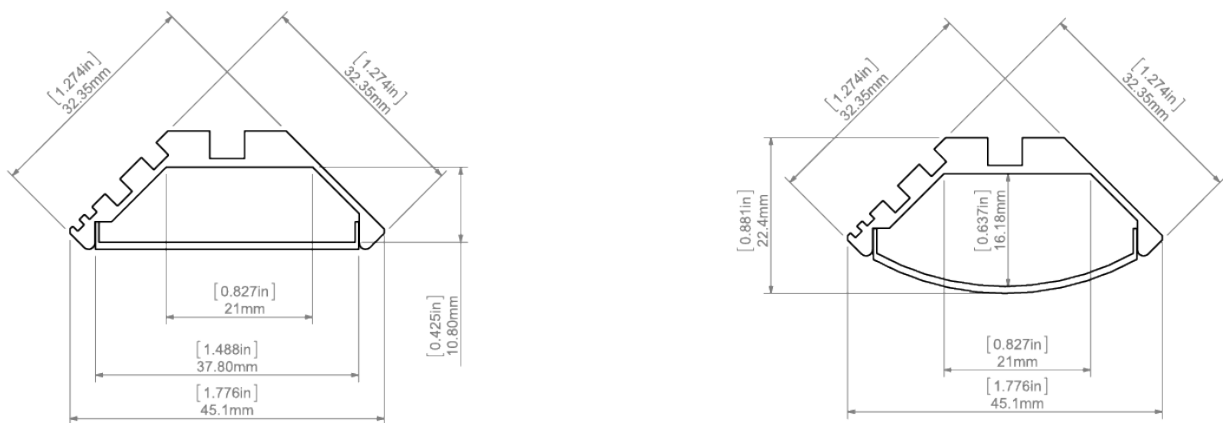

1210	✓ for 1 row only	X	X
1220	✓	X	✓
1275	✓	✓ (Hot line if 1 row)	✓
0530	✓	✓ (Hot line if 1 row)	✓
1910	✓	✓ (Hot line if 1 row)	✓
1820	✓	✓ (Hot line if 1 row)	✓

AVAILABLE LENGTHS

Ref. nr.	surface finish	available lengths
B6367ANODA_1	Silver anodized	1000 mm
B6367ANODA_2	Silver anodized	2000 mm
B6367ANODA_3	Silver anodized	3000 mm

TECHNICAL DRAWING