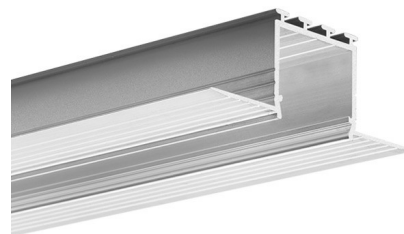

PRODUCT DESCRIPTION

- Designed to reach an IP65 waterproof rating
- Can create a line of light
- After mounting aluminum flanges are concealed

FINISH :

Non anodized (raw) 

*Custom colors available upon request

- for creating lines of light flush with the surface of walls and ceilings

Assembly

- fixed in the groove with fixing glue
- profile fastening wings covered with gypsum plaster
- the PROTECTIVE INSERT TECH-22 ensures that the profile slot remains wide enough for the snap-in cover (its use is NECESSARY during mounting and finishing works)

Additional information

- possibility of making a linear fixture with IP65 protection, which means the fixture is dustproof and waterproof in contact with water jets
- achieving IP65 is possible with the following covers: LIGER-22, MUN-22 and HS-22
- a TECH-22 protective insert that protects the inside of the profile during mounting is available
- space for LED strip: 24.2 mm