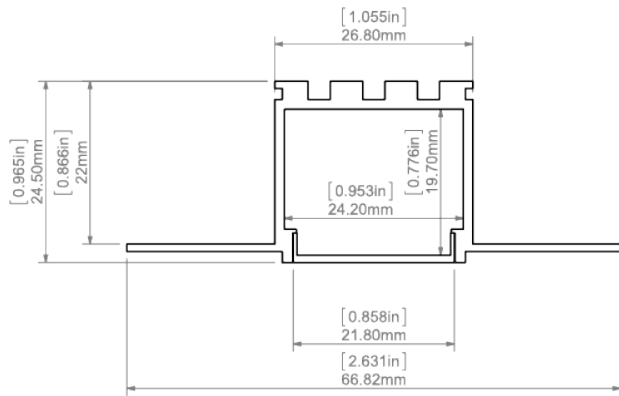

TECHNICAL DRAWING