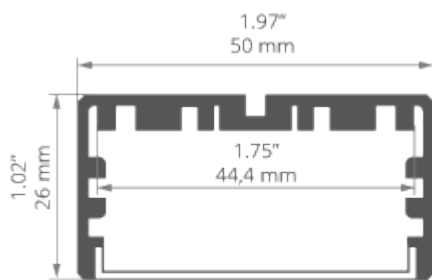

Ref. nr.	surface finish	available lengths
C2609ANODA_2	Silver anodized	2000 mm
C2609ANODA_3	Silver anodized	3000 mm

TECHNICAL DRAWING