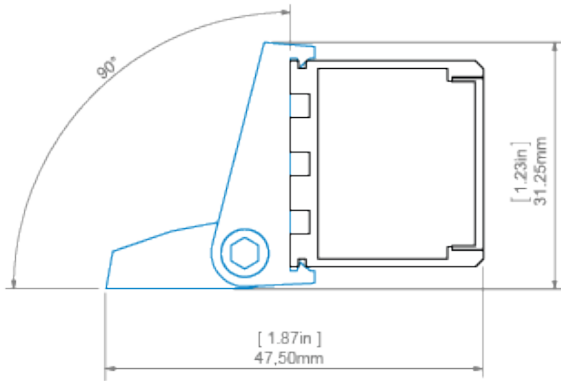

### TECHNICAL DRAWING

LIPOD profile and AM-24 mounting bracket  
profil LIPOD z mocownikiem AM-24

LIPOD profile and GIP mounting bracket  
profil LIPOD i mocownikiem GIP

LIPOD profile and REGIP-UV mounting bracket  
profil LIPOD z mocownikiem REGIP-UV