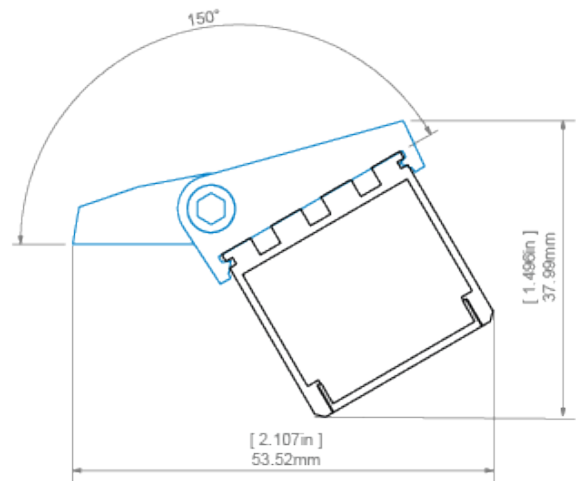

LIPOD profile and REGIP-UV mounting bracket
profil LIPOD z mocownikiem REGIP-UV