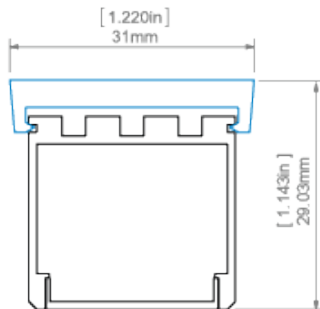

LIPOD profile and AM-24 mounting bracket
profil LIPOD z mocownikiem AM-24