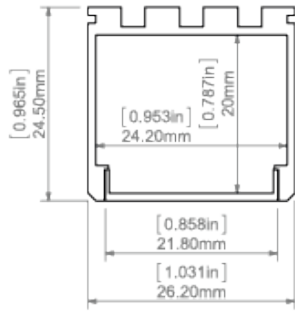

LIPOD profile and AM-24 mounting bracket
profil LIPOD z mocownikiem AM-24