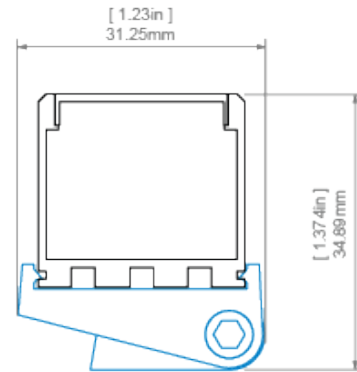

LIPOD profile and REGIP-UV mounting bracket
profil LIPOD z mocownikiem REGIP-UV