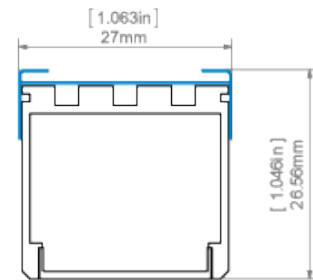

LIPOD profile and AM-24 mounting bracket
profil LIPOD z mocownikiem AM-24