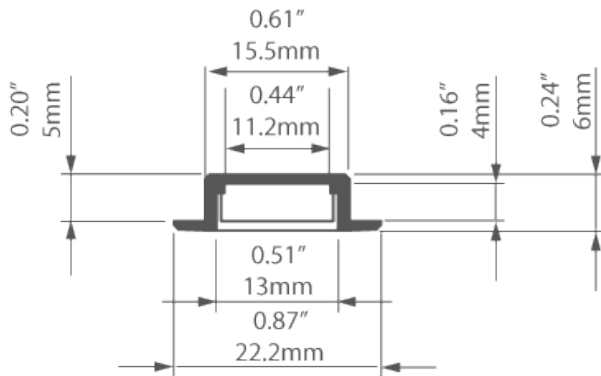

Ref. nr.	surface finish	available lengths
C1587K7_3	Black anodized	3000 mm

TECHNICAL DRAWING