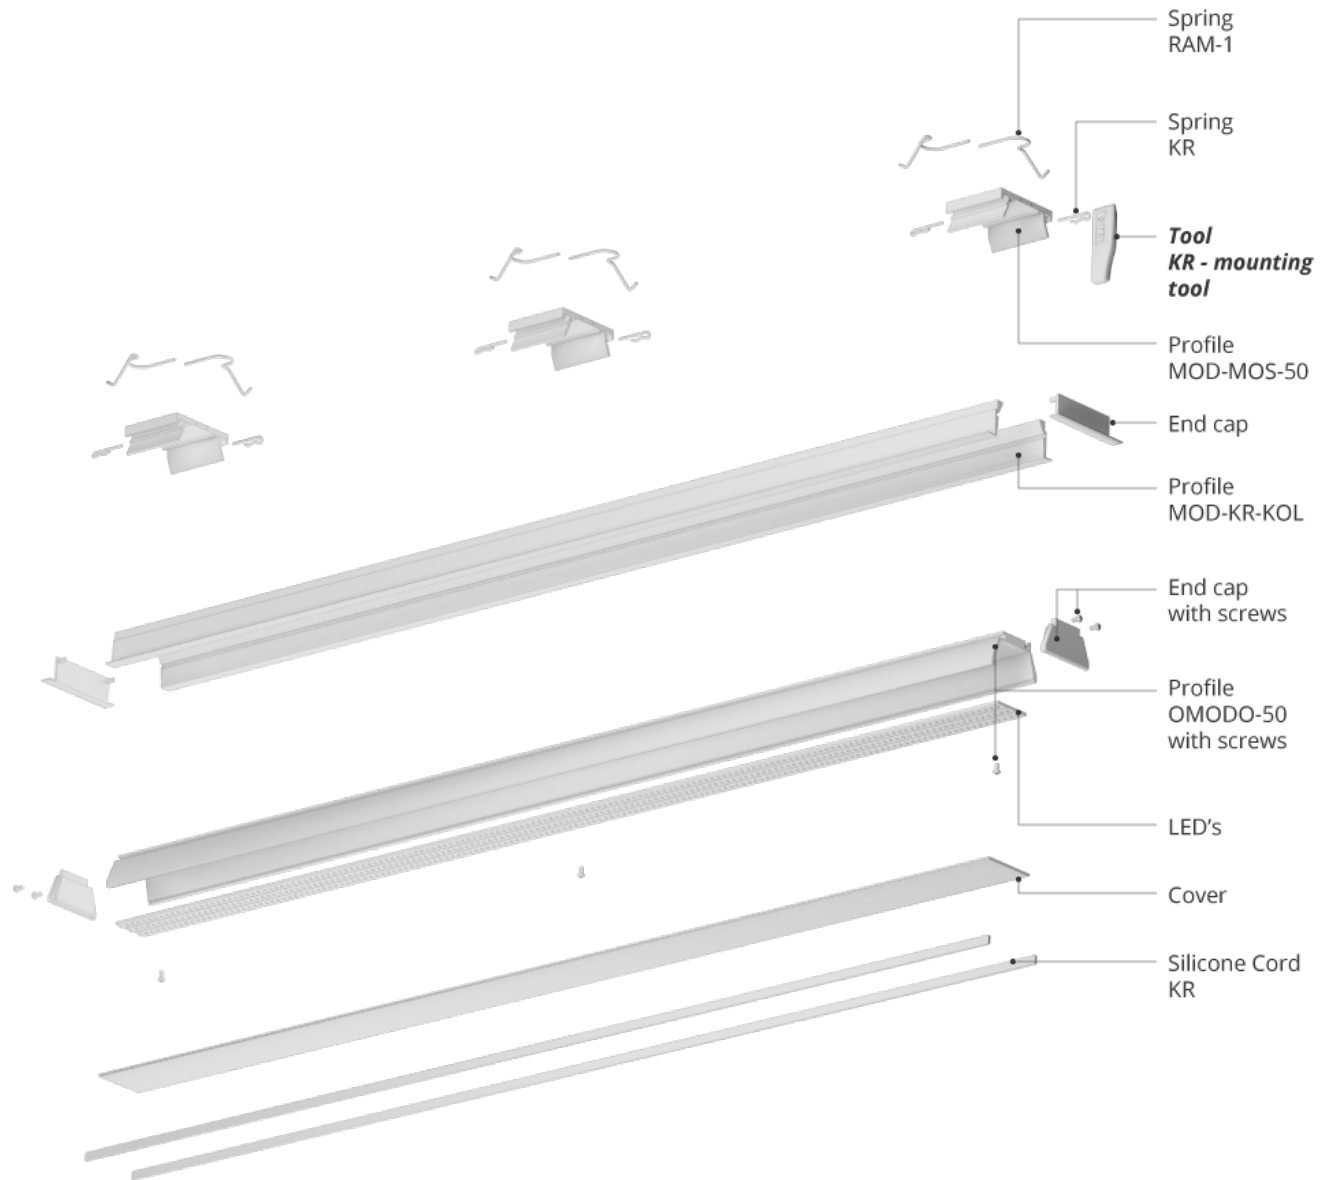

span {font-weight:600;}

Animation: Profile system MOD-KOL-50

span {font-weight:600;}

Scheme: Profile system MOD-KOL-50

TECHNICAL DRAWING