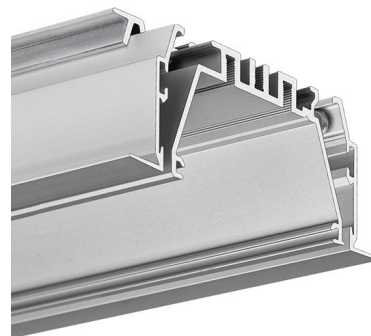

PRODUCT DESCRIPTION

The information contained in the description applies to the MOD-KOL-50 system (a set of [RAM-KOL-50](#), [OMODO-50](#) profiles).

- Wall-to-wall mounting possible
- Openwork structure of the Mounting track
- Adjustable elements of the mounting track
- Mounting to drywall boards
- Hardly visible aluminum elements
- Easy maintenance
- Glare rating UGR <19 possible

- main and decorative lighting.

Mounting

- in drywall, using a dedicated mounting track and dedicated accessories,
- can be easily connected into runs,
- the cover is cut to the length of the profile.

Additional information

MOD-KOL-50 fixtures are designed for 3 LED tapes (10mm wide) or 4 tapes (8mm wide) or a LED current module up to 24 mm wide.

The lighting fixture is designed so that the "core" of the lighting fixture (profile with LED tapes, power supply, wires and end caps) can be prepared in advance, in factory conditions. The only thing to be done at the installation site is to insert the prepared "core" (OMODO-50) into the pre-installed mounting channel (RAM-KOL-50).

The gaps between the edges of the mounting channel and the "core" of the fixture can be finished with a dedicated silicone cord.

span {font-weight:600;}

Animation: Profile system MOD-KOL-50

span {font-weight:600;}