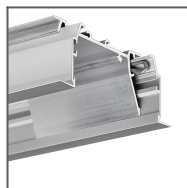

The gaps between the edges of the mounting channel and the "core" of the fixture can be finished with a dedicated silicone cord.

span {font-weight:600;}

Animation: Profile system MOD-KOL-50

span {font-weight:600;}

Scheme: Profile system MOD-KOL-50

TECHNICAL DRAWING

RELATED PROFILES

OMODO-50 Profile
Ref: 18053

RAM-KOL-50
Profile
Ref: 18060

RELATED PRODUCTS

MARKETING MATERIALS

Foam 70467
Ref: 70467