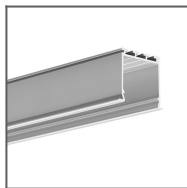

Fill empty fields

Product nr.

Fixture type

Company

Job name

Date

**TECHNICAL SPECIFICATION**

Material	PC
Available length	1000 mm, 2000 mm, 3000 mm
UV resistance	increased

TECHNICAL DRAWING

RELATED PROFILES

GIZA-LL profile
Ref: C0758

KOZUS-CR Profile
Ref: C0600

GIZA Profile
Ref: B5556

LIPOD Profile
Ref: B5554

LOKOM Profile
Ref: B5553

LARKO Profile
Ref: B5552