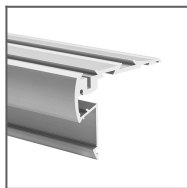

TECHNICAL DRAWING

RELATED PROFILES

GIZA-LL profile
Ref: C0758

KOZUS-CR Profile
Ref: C0600

GIZA Profile
Ref: B5556

LIPOD Profile
Ref: B5554

LOKOM Profile
Ref: B5553

LARKO Profile
Ref: B5552

LESTO Profile
Ref: B5551

OPAC-30 Profile
Ref: B6164

LOC-30 Profile
Ref: 18015

KOZEL Profile
Ref: B6454

KOZUS Profile
Ref: B7823

KIDES-DUO Profile
Ref: 18032

STEPUS Profile
Ref: 18038

WERKIN Profile
Ref: 18025

GIZA-DUO-LL
Profile
Ref: C2162

GLAZA-LL Profile
Ref: C2627

GIZA-LL-T Profile
Ref: C2479

GIZA-LL-UST
Profile
Ref: C2724