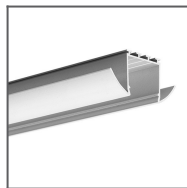

Fill empty fields

Product nr.

Fixture type

Company

Job name

Date

**TECHNICAL SPECIFICATION**

Material	PC
Available length	1000 mm, 2000 mm, 3000 mm
UV resistance	increased

TECHNICAL DRAWING

RELATED PROFILES

GIZA-LL profile
Ref: C0758

KOZUS-CR Profile
Ref: C0600

GIZA Profile
Ref: B5556

LIPOD Profile
Ref: B5554

LOKOM Profile
Ref: B5553

LARKO Profile
Ref: B5552