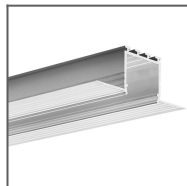

KOZEL Profile
Ref: B6454