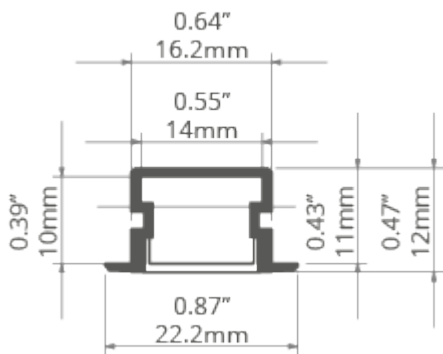

Ref. nr.	surface finish	available lengths
C1588ANODA_3	Silver anodized	3000 mm
C1588K7_1	Black anodized	1000 mm
C1588K7_2	Black anodized	2000 mm
C1588K7_3	Black anodized	3000 mm

TECHNICAL DRAWING