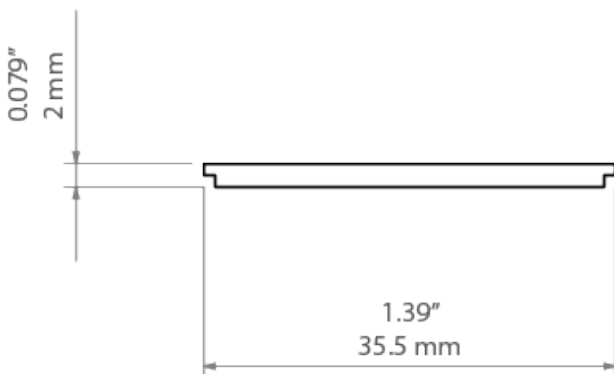

**PRODUCT DESCRIPTION**

Fill empty fields

Product nr.  
Fixture type  
Company  
Job name  
Date

**TECHNICAL SPECIFICATION**

Material	PC
Available length	1000 mm, 2000 mm, 3000 mm
UV resistance	yes

**TECHNICAL DRAWING**

RELATED PROFILES

4050 Profile  
Ref: 18050

4050-W Profile  
Ref: 18051