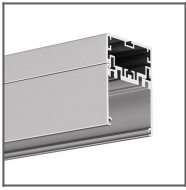

**PRODUCT DESCRIPTION**

Fill empty fields

Product nr.  
Fixture type  
Company  
Job name  
Date

**TECHNICAL SPECIFICATION**

Material	PC
Available length	1000 mm, 2000 mm, 3000 mm
UV resistance	yes

**TECHNICAL DRAWING**

RELATED PROFILES

4050 Profile  
Ref: 18050

4050-W Profile  
Ref: 18051