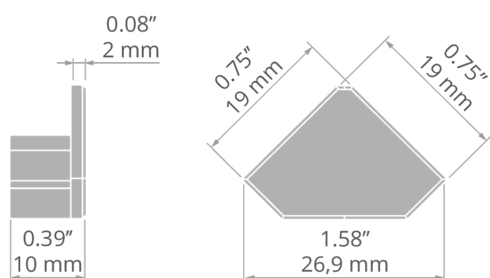

## TECHNICAL SPECIFICATIONS

Material	PP
Shape	triangular
Height	19 mm
Width	19 mm
Corrosion resistance	yes
Corrosion resistance at high salinity	yes

Color	Ref
■ gray	C20124C02 1383
□ white	C20124C10 20003
■ black	C20124C07 24070