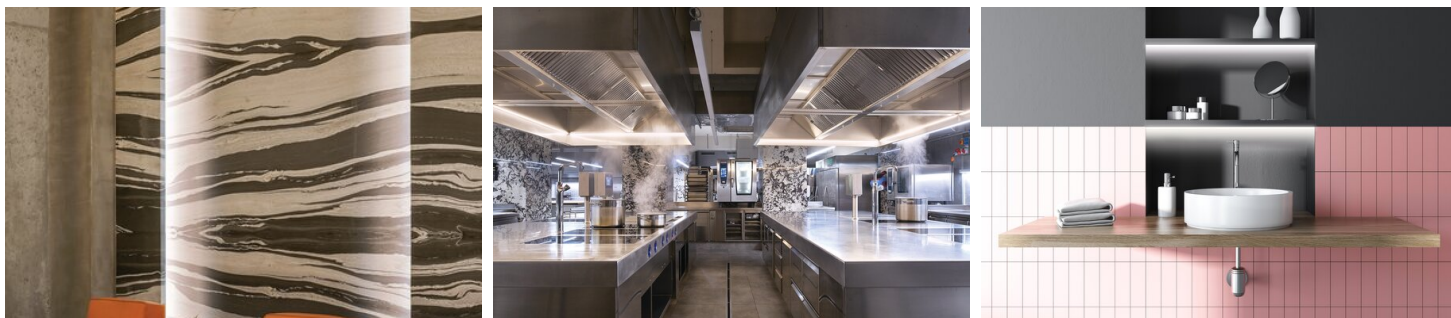

Profile 45-ALU

Ref. A04023

Ref. arch B4023

Wire out back of extrusion	yes

Color	Length	Ref
☒ black lacquered	2005 mm	A04023L07_2 B4023L9005_2
	3010 mm	A04023L07_3 B4023L9005_3
☐ white lacquered	1000 mm	A04023L10_1 B4023L9010_1
	2005 mm	A04023L10_2 B4023L9010_2
	3010 mm	A04023L10_3 B4023L9010_3
☐ white lacquered	1000 mm	A04023L10OD_1 B4023L9010OD_1
	2005 mm	A04023L10OD_2 B4023L9010OD_2

SAMPLE PROJECTS