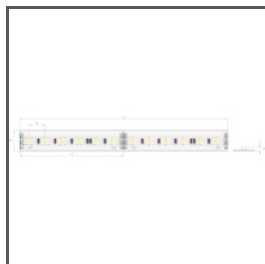

K-1920-120-RGB-24V

K-RGB-1920-120-24

Ref. arch K-1920-120-RGB-24V