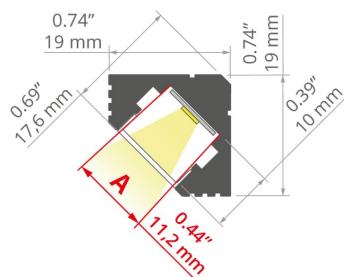

MOUNTING

- to the surface, using dedicated accessories, mounting adhesive or double-sided adhesive tape
 - easy assembly and disassembly by snapping in and out

ADDITIONAL INFORMATION

- standard lengths of KLUŚ profiles and covers: 1000 mm (tolerance ± 1.5 mm) and 2005 mm / 3010 mm (tolerance + 5 mm); for selected covers: 6050 mm, 10050 mm (tolerance + 5 mm)
 - when choosing a different length of profiles / covers than available in the standard, you should additionally choose the cutting service at KLUŚ

TECHNICAL DRAWING

TECHNICAL SPECIFICATIONS

Material	aluminum
Possible fixture IP	20, 67
Possible fixture shapes	polygonal
Profile cross-section	angled
Width	19 mm
Height	19 mm
LED gluing width A	11.2 mm
Number of LED strips A (8 mm wide)	1
Lighting at an angle	45
Possibility of obtaining a line of light	yes
Building type	HoReCa object, Other, Commercial, Entertainment/ Arts, Outdoor
Facility zone	office, kitchen, bathroom, niche/cove, shop windows and exhibition, advertising / POS, furniture
Easy assembly and disassembly by snapping in and out	yes
Wire out end cap	yes