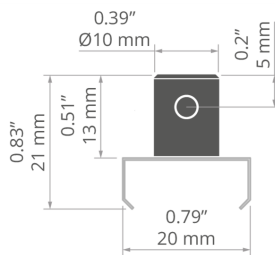

Head 45-ST

Ref. C28111N00

Ref. arch 42210

- Crosswise suspension on a rod

APPLICATION

- for suspending LED lighting fixtures

MOUNTING

- to the lighting fixture, using a mounting bracket
- to the rod with a pressure screw

TECHNICAL DRAWING

TECHNICAL SPECIFICATIONS

Material	stainless steel
Color	silver
Width	20 mm
Height	21 mm

Diameter	10 mm
Conducting electricity	yes
Lifting capacity	9 kg

RELATED PROFILES > MOUNTING TRACKS