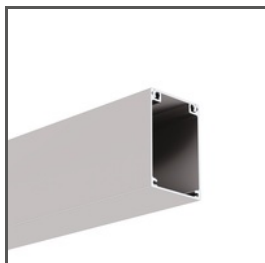

Head 45-ST

Ref. C28111N00

Ref. arch 42210

- Crosswise suspension on a rod

APPLICATION

- for suspending LED lighting fixtures

MOUNTING

- to the lighting fixture, using a mounting bracket
- to the rod with a pressure screw

TECHNICAL DRAWING

TECHNICAL SPECIFICATIONS

Material	stainless steel
Color	silver
Width	20 mm
Height	21 mm

Diameter	10 mm
Conducting electricity	yes
Lifting capacity	9 kg

RELATED PROFILES > MOUNTING TRACKS