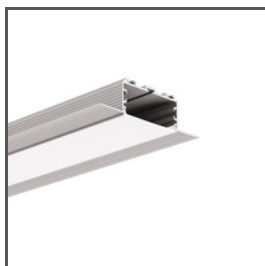

Foam 70265

Ref. M90403E01EUUS

Ref. arch 70265

- Any configuration of presented new products
- Arrangement and presentation of numerous small elements of the KLUŚ system
- Enables quick updating of the display with minimal financial outlay

APPLICATION

- presenting new profiles with accessories
- supporting the P230 display system (display panels with monitors)

MOUNTING

- to the base board, fastened with Velcro

TECHNICAL SPECIFICATIONS

Color	blue
Height	126 mm
Width	393 mm

Depth	110 mm
Weight	0.33 kg

SAMPLE PROJECTS

Foam 70265

Ref. M90403E01EUUS

Ref. arch 70265

RELATED PROFILES > FOR MAIN LIGHTING

KOZEL-50
A00757
Ref. arch C0757

KOZUS-50
A00958
Ref. arch C0958