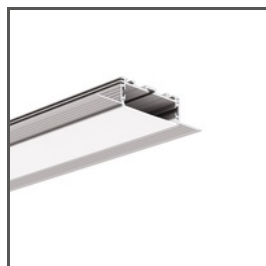

Foam 70265

Ref. M90403E01EUUS

Ref. arch 70265

- Any configuration of presented new products
- Arrangement and presentation of numerous small elements of the KLUŚ system
- Enables quick updating of the display with minimal financial outlay

APPLICATION

- presenting new profiles with accessories
- supporting the P230 display system (display panels with monitors)

MOUNTING

- to the base board, fastened with Velcro

TECHNICAL SPECIFICATIONS

Color	blue
Height	126 mm
Width	393 mm

Depth	110 mm
Weight	0.33 kg

SAMPLE PROJECTS

Foam 70265

Ref. M90403E01EUUS

Ref. arch 70265

RELATED PROFILES > FOR MAIN LIGHTING

KOZEL-50
A00757
Ref. arch C0757

KOZUS-50
A00958
Ref. arch C0958