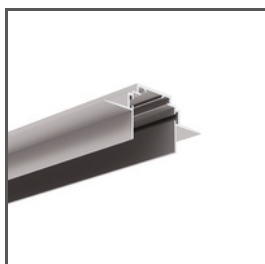

RELATED PROFILES > MOUNTING TRACKS

TEKNIK-ZM

A00399

Ref. arch C0399