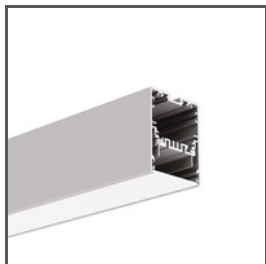

APPLICATION

- presenting new profiles with accessories
- supporting the P230 display system (display panels with monitors)

MOUNTING

- to the base board, fastened with Velcro

TECHNICAL SPECIFICATIONS

Color	blue
Height	126 mm
Width	394 mm

Depth	130 mm
Weight	0.63 kg

SAMPLE PROJECTS

Foam 70344

Ref. M90414E01EUUS

Ref. arch 70344

RELATED PROFILES > FOR MAIN LIGHTING

MOD-50

A18047