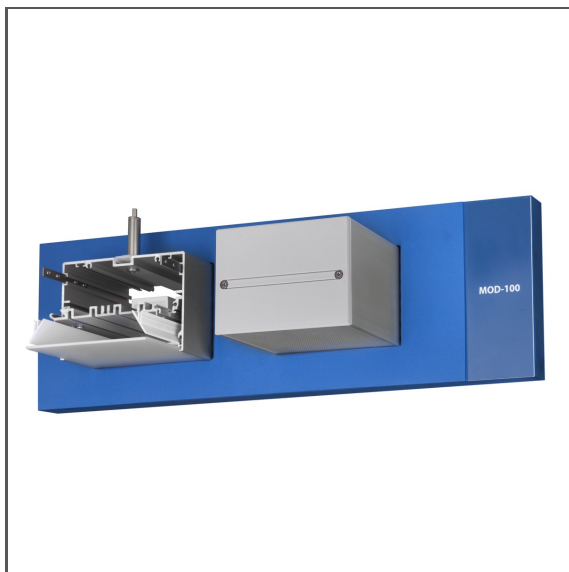

Foam 70344

Ref. M90414E01EUUS

Ref. arch 70344

- Any configuration of presented new products
- Arrangement and presentation of numerous small elements of the KLUS system
- Enables quick updating of the display with minimal financial outlay

APPLICATION

- presenting new profiles with accessories
- supporting the P230 display system (display panels with monitors)

MOUNTING

- to the base board, fastened with Velcro

TECHNICAL SPECIFICATIONS

Color	blue
Height	126 mm
Width	394 mm

Depth	130 mm
Weight	0.63 kg

SAMPLE PROJECTS

Foam 70344

Ref. M90414E01EUUS

Ref. arch 70344

RELATED PROFILES > FOR MAIN LIGHTING

MOD-50

A18047