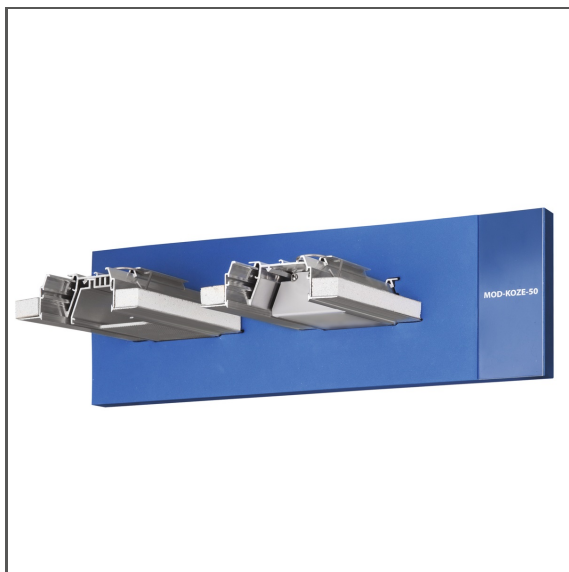

Foam 70427

Ref. M90418E01EUUS

Ref. arch 70427

- Any configuration of presented new products
- Arrangement and presentation of numerous small elements of the KLUS system
- Enables quick updating of the display with minimal financial outlay

APPLICATION

- presenting new profiles with accessories
- supporting the P230 display system (display panels with monitors)

MOUNTING

- to the base board, fastened with Velcro

TECHNICAL SPECIFICATIONS

Color	blue
Height	126 mm
Width	394 mm

Depth	185 mm
Weight	0.69 kg

SAMPLE PROJECTS

Foam 70427

Ref. M90418E01EUUS

Ref. arch 70427

RELATED PROFILES > FOR MAIN LIGHTING

OMODO-50

A18053

Ref. arch 18053

RELATED PROFILES > MOUNTING TRACKS

RAM-KOZE-50

A18055

Ref. arch 18055