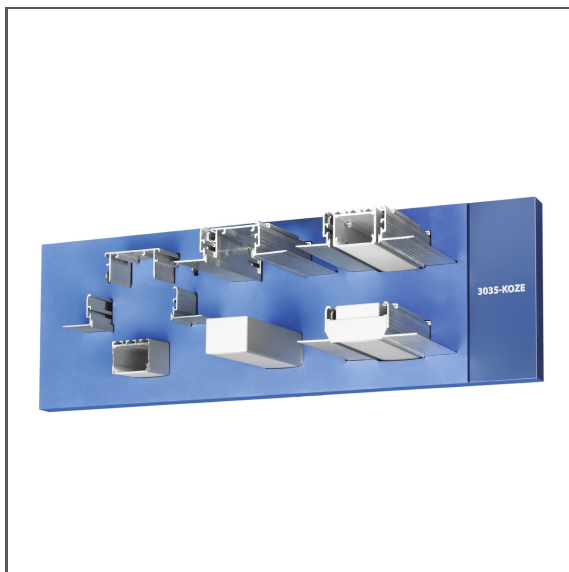

Foam 70442

Ref. M90420E01EUUS

Ref. arch 70442

- Any configuration of presented new products
- Arrangement and presentation of numerous small elements of the KLUS system
- Enables quick updating of the display with minimal financial outlay

APPLICATION

- presenting new profiles with accessories
- supporting the P230 display system (display panels with monitors)

MOUNTING

- to the base board, fastened with Velcro

TECHNICAL SPECIFICATIONS

Color	blue
Height	126 mm
Width	394 mm

Depth	160 mm
Weight	0.67 kg

SAMPLE PROJECTS

Foam 70442

Ref. M90420E01EUUS

Ref. arch 70442

RELATED PROFILES > ARCHITECTURAL

3035-O

A08441