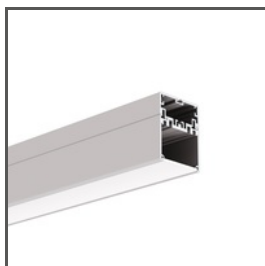

APPLICATION

- presenting new profiles with accessories
- supporting the P230 display system (display panels with monitors)

MOUNTING

- to the base board, fastened with Velcro

TECHNICAL SPECIFICATIONS

Color	blue
Height	126 mm
Width	394 mm

Depth	160 mm
Weight	0.97 kg

SAMPLE PROJECTS

Foam 70445

Ref. M90421E01EUUS

Ref. arch 70445

RELATED PROFILES > ARCHITECTURAL

4050
A18050
Ref. arch 18050

4050-W
A18051
Ref. arch 18051