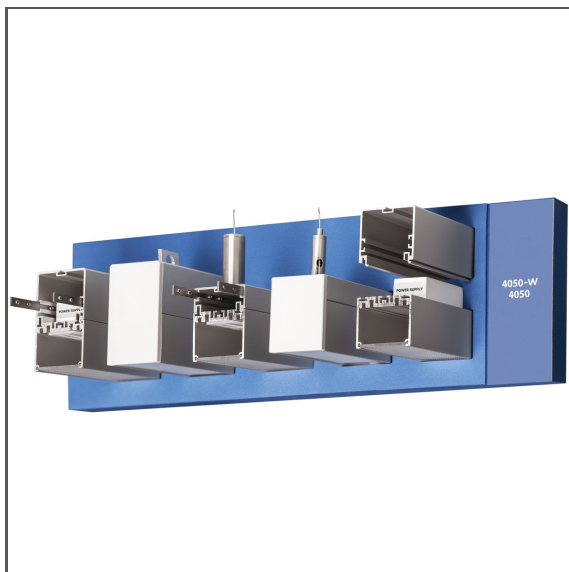

Foam 70445

Ref. M90421E01EUUS

Ref. arch 70445

- Any configuration of presented new products
- Arrangement and presentation of numerous small elements of the KLUS system
- Enables quick updating of the display with minimal financial outlay

APPLICATION

- presenting new profiles with accessories
- supporting the P230 display system (display panels with monitors)

MOUNTING

- to the base board, fastened with Velcro

TECHNICAL SPECIFICATIONS

Color	blue
Height	126 mm
Width	394 mm

Depth	160 mm
Weight	0.97 kg

SAMPLE PROJECTS

Foam 70445

Ref. M90421E01EUUS

Ref. arch 70445

RELATED PROFILES > ARCHITECTURAL

4050
A18050
Ref. arch 18050

4050-W
A18051
Ref. arch 18051