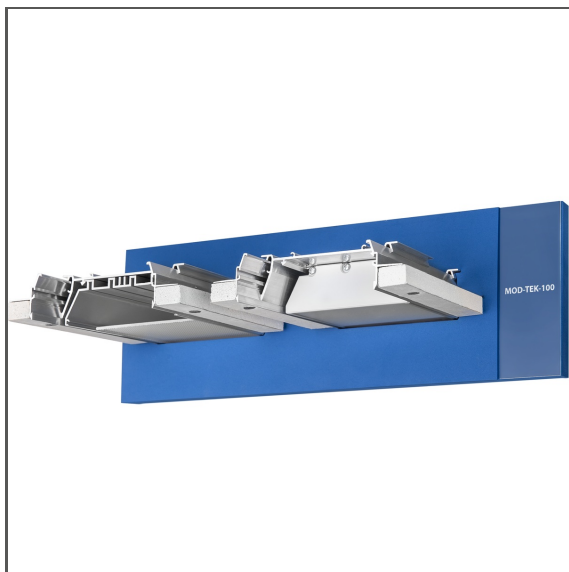

Foam 70470

Ref. M90426E01EUUS

Ref. arch 70470

- Any configuration of presented new products
- Arrangement and presentation of numerous small elements of the KLUS system
- Enables quick updating of the display with minimal financial outlay

APPLICATION

- presenting new profiles with accessories
- supporting the P230 display system (display panels with monitors)

MOUNTING

- to the base board, fastened with Velcro

TECHNICAL SPECIFICATIONS

Color	blue
Height	126 mm
Width	394 mm

Depth	185 mm
Weight	0.81 kg

SAMPLE PROJECTS

Foam 70470

Ref. M90426E01EUUS

Ref. arch 70470

RELATED PROFILES > FOR MAIN LIGHTING

OMODO-100

A18058

Ref. arch 18058

RELATED PROFILES > MOUNTING TRACKS

RAM-TEK-100

A18061

Ref. arch 18061