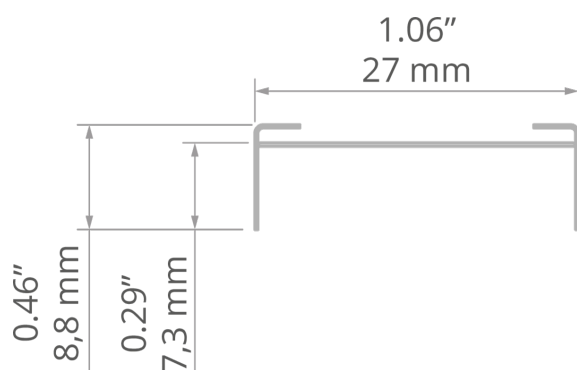

# Mounting bracket AM-24

Ref. C24235N00

Ref. arch 24235

## TECHNICAL DRAWING

## TECHNICAL SPECIFICATIONS

Material	steel
Color	■ silver
Width	27 mm

Height	8.8 mm
Lifting capacity	1.2 kg