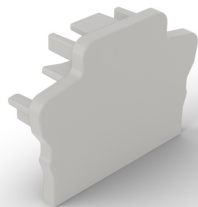

End cap BONI-22

Ref. C24466C02

Ref. arch 24466

NEW

APPLICATION

- aesthetic finish and protection of the interior of the lighting fixture

MOUNTING

- to the profile, by pressing

TECHNICAL DRAWING

TECHNICAL SPECIFICATIONS

Material	ASA	Width	31 mm
Color	■ gray	UV radiation resistance	yes
Height	22 mm		

End cap BONI-22

Ref. C24466C02

Ref. arch 24466

RELATED PROFILES > FACADE

FASKO