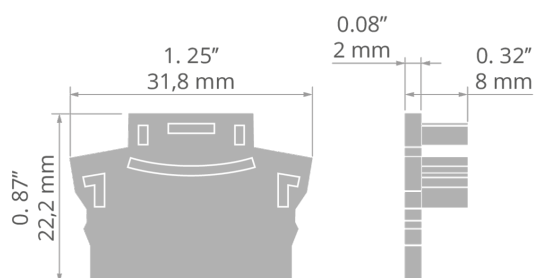

End cap BONI-22

Ref. C24466C02

Ref. arch 24466

NEW

APPLICATION

- aesthetic finish and protection of the interior of the lighting fixture

MOUNTING

- to the profile, by pressing

TECHNICAL DRAWING

TECHNICAL SPECIFICATIONS

Material	ASA	Width	31 mm
Color	■ gray	UV radiation resistance	yes
Height	22 mm		

End cap BONI-22

Ref. C24466C02

Ref. arch 24466

RELATED PROFILES > FACADE

FASKO