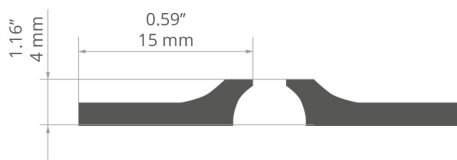

Mounting bracket DCP

Ref. C28058C00

Ref. arch 24333

- Convenient cable routing
- Easy installation without the use of glue

APPLICATION

- routing cables with round or oval cross-section with a diameter of min. fi 3 mm to max. 5 mm
- routing flat cables from min. 1.7 mm x 2.5 mm to max. 3 mm x 5 mm

MOUNTING

- to the surface, using double-sided adhesive tape

ADDITIONAL INFORMATION

- possibility of using two halves of the mounting bracket on an open surface or one half to route the cable in the corners

TECHNICAL DRAWING

TECHNICAL SPECIFICATIONS

Material	PS	Width	28.7 mm
Color	■ gray	Height	4 mm

Mounting bracket DCP

Ref. C28058C00

Ref. arch 24333

KLUŚ Inspiring
Solutions

SAMPLE PROJECTS