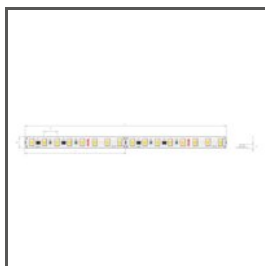

RELATED ACCESSORIES > RELATED LED > HIGH EFFICACY

K-HE-0480-HD-24V

K-HEHD-0480-24

Ref. arch K-HE-0480-HD-24V