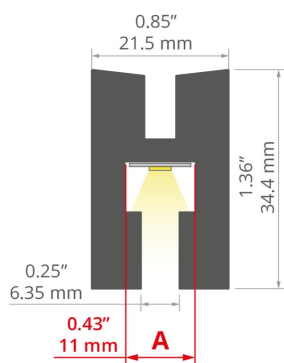

MOUNTING

- to the surface, using properly selected screws

ADDITIONAL INFORMATION

- with a vertically attached profile, the panel must not protrude more than 51 cm from the wall. Its vertical dimension must not be less than 60% of the horizontal dimension
- with a horizontally attached profile, the panel must not protrude more than 51 cm from the ceiling
- standard lengths of KLUŚ profiles and covers: 1000 mm (tolerance ± 1.5 mm) and 2005 mm / 3010 mm (tolerance + 5 mm); for selected covers: 6050 mm, 10050 mm (tolerance + 5 mm)
- when choosing a different length of profiles / covers than available in the standard, you should additionally choose the cutting service at KLUŚ

TECHNICAL DRAWING

TECHNICAL SPECIFICATIONS

Material	aluminum
Color	■ silver anodized
Possible fixture IP	20
Possible fixture shapes	rectangular
Profile cross-section	rectangular
Width	21.5 mm
Height	34.4 mm
LED gluing width A	11 mm
Number of LED strips A (8 mm wide)	1
Building type	Commercial, Retail, Entertainment/ Arts, Residential
Facility zone	advertising / POS, shop windows and exhibition, kitchen, furniture
Wire out back of extrusion	yes

Length	Ref
1000 mm	A18043A_1 18043ANODA_1
2005 mm	A18043A_2 18043ANODA_2
3010 mm	A18043A_3 18043ANODA_3

Profile EX-ALU

Ref. A18043

Ref. arch 18043

SAMPLE PROJECTS

RELATED ACCESSORIES > RELATED END CAPS

NAME		MATERIAL	COLOR	REF.
EX		steel	<input checked="" type="checkbox"/> gray	C24437N00 0963
EX-3D		PU	<input type="checkbox"/> white	C24363C10 0962
EX-3D-OTW		PU	<input type="checkbox"/> white	C24363C10TW 1452