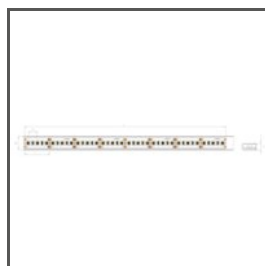

WP-K-1275-12V

KWP-1275-12

Ref. arch WP-K-1275-12V