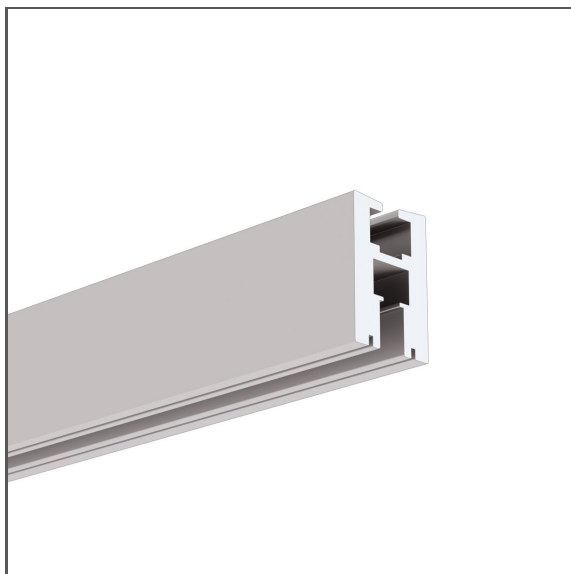

Profile EX-ALU

Ref. A18043

Ref. arch 18043

- Backlight and attachment for transparent panels with a thickness of 6 mm | 0.24"
- High mechanical resistance

APPLICATION

- surface mounting and decorative illumination of transparent signs and panels

MOUNTING

- to the surface, using properly selected screws

ADDITIONAL INFORMATION

- with a vertically attached profile, the panel must not protrude more than 51 cm from the wall. Its vertical dimension must not be less than 60% of the horizontal dimension
- with a horizontally attached profile, the panel must not protrude more than 51 cm from the ceiling
- standard lengths of KLUŚ profiles and covers: 1000 mm (tolerance ± 1.5 mm) and 2005 mm / 3010 mm (tolerance + 5 mm); for selected covers: 6050 mm, 10050 mm (tolerance + 5 mm)
- when choosing a different length of profiles / covers than available in the standard, you should additionally choose the cutting service at KLUŚ

TECHNICAL DRAWING

TECHNICAL SPECIFICATIONS

Material	aluminum
Color	■ silver anodized
Possible fixture IP	20
Possible fixture shapes	rectangular
Profile cross-section	rectangular
Width	21.5 mm
Height	34.4 mm
LED gluing width A	11 mm
Number of LED strips A (8 mm wide)	1
Building type	Commercial, Retail, Entertainment/ Arts, Residential
Facility zone	advertising / POS, shop windows and exhibition, kitchen, furniture
Wire out back of extrusion	yes

Length	Ref
1000 mm	A18043A_1 18043ANODA_1
2005 mm	A18043A_2 18043ANODA_2
3010 mm	A18043A_3 18043ANODA_3

Profile EX-ALU

Ref. A18043

Ref. arch 18043

SAMPLE PROJECTS

RELATED ACCESSORIES > RELATED END CAPS

NAME		MATERIAL	COLOR	REF.
EX		steel	<input checked="" type="checkbox"/> gray	C24437N00 0963
EX-3D		PU	<input type="checkbox"/> white	C24363C10 0962
EX-3D-OTW		PU	<input type="checkbox"/> white	C24363C10TW 1452