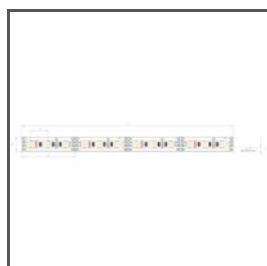

KWP-1220-12

Ref. arch WP-K-1220-12V

WP-K-1275-12V

KWP-1275-12

Ref. arch WP-K-1275-12V

WP-K-1220-IP65-12V

_błąd

Ref. arch WP-K-1220-IP65-12V