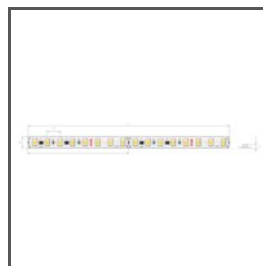

K-HE-1920-HD-24V

K-HEHD-1920-24

Ref. arch K-HE-1920-HD-24V