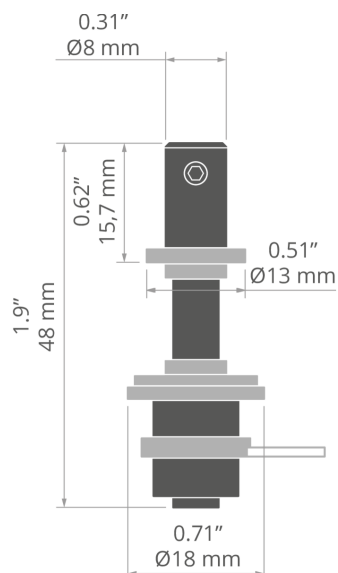

Fastener FI-8-PRET-Z

Ref. C28188

Ref. arch 42346

- Mounting to drywall
- Lengthwise suspension on a rod
- Single pole conductivity possible

APPLICATION

- attachment to the surface for LED lighting fixture suspension systems

MOUNTING

- to the surface, using the included accessory kit
- to the rod with a pressure screw

TECHNICAL DRAWING

TECHNICAL SPECIFICATIONS

Height	48 mm
Diameter	18 mm
Lifting capacity	10 kg

Color	Ref
■ silver	C28188N00 42346
■ black	C28188L07 42346L9005
□ white	C28188L10 42346L9010

Fastener FI-8-PRET-Z

Ref. C28188

Ref. arch 42346

SAMPLE PROJECTS

RELATED ACCESSORIES > OTHER RELATED ACCESSORIES > WIRES AND RODS

ROD

FI-3-ALU

C28196A01, C28196A07