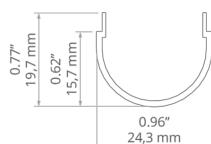

Cover G-22R

Ref. B17006S, B17006T, B17006C, B17006B

Ref. arch 00413, 17010, 17008, 17017, 17006, 17012

APPLICATION

- LED protection and light diffusion in lighting fixtures

MOUNTING

- to the profile, by pressing

ADDITIONAL INFORMATION

- ATTENTION! rigid cover, not intended for bending or deformation
- standard lengths of KLUŚ profiles and covers: 1000 mm (tolerance ± 1.5 mm) and 2005 mm / 3010 mm (tolerance + 5 mm); for selected covers: 6050 mm, 10050 mm (tolerance + 5 mm)
- when choosing a different length of profiles / covers than available in the standard, you should additionally choose the cutting service at KLUŚ

TECHNICAL DRAWING

TECHNICAL SPECIFICATIONS

Material	PMMA
Shape	round
Maximum length on request	6000 mm
Width	24.3 mm
Height	20.5 mm
UV resistance	yes

Finish	Light transmission	Length	High mechanical resistance	Ref
satin	69 %	1000 mm	no	B17006S_1 17010_1
		2005 mm		B17006S_2 17010_2
		3010 mm		B17006S_3 17010_3
semi-transparent	85 %	1000 mm	yes	B17006T_1 17017_1
		2005 mm		B17006T_2 17017_2
		3010 mm		B17006T_3 17017_3
clear	95 %	1000 mm	yes	B17006C_1 17006_1
		2005 mm		B17006C_2 17006_2
		3010 mm		B17006C_3 17006_3
black	20 %	1000 mm	no	B17006B_1 17012_1
		2005 mm		B17006B_2 17012_2