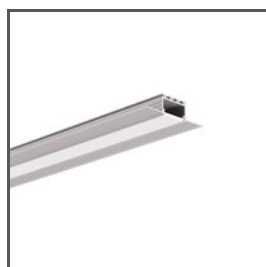

KOZUS
A07823
Ref. arch B7823