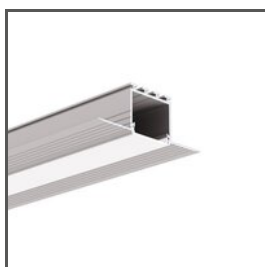

KOZEL
A06454
Ref. arch B6454