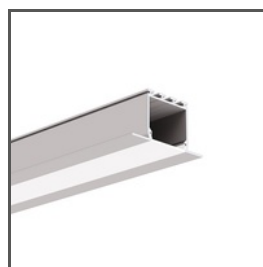

LARKO
A05552
Ref. arch B5552