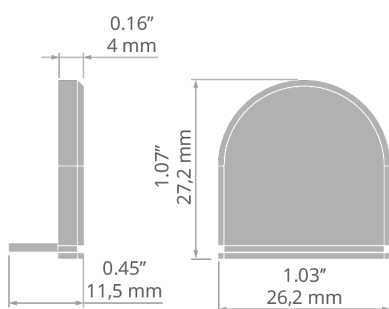

# End cap GIL

Ref. C24029C02, C24029L01, C24029C07, C24029C10

Ref. arch 24029, 24035, 24133, 24132

## TECHNICAL SPECIFICATIONS

Material	PP
Shape	rectangular
Height	25 mm
Width	26 mm
Corrosion resistance	yes
Corrosion resistance at high salinity	yes

Color	Ref
<input type="checkbox"/> gray	C24029C02 24029
<input type="checkbox"/> silver	C24029L01 24035
<input type="checkbox"/> black	C24029C07 24133
<input type="checkbox"/> white	C24029C10 24132