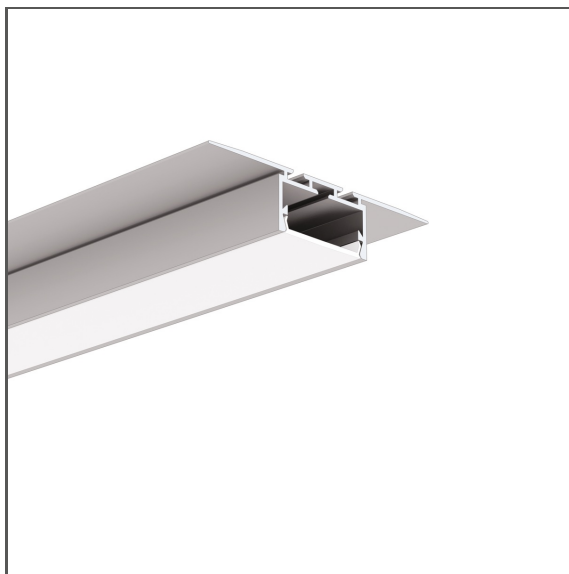

# Profile GIZA-LL-T

Ref. A02479

Ref. arch C2479

- Mounting to 12,5 mm - 0.49" drywall
- No collision with the ceiling structure
- Stable mounting to a suspended ceiling
- Non visible aluminum elements

## TECHNICAL SPECIFICATIONS

Material	aluminum
Color	■ silver non anodized
Possible fixture IP	20
Possible fixture shapes	polygonal
Profile cross-section	rectangular
Width	66 mm
Height	14.5 mm
LED gluing width A	24 mm
Number of LED strips A (8 mm wide)	3
Possibility of obtaining a line of light	yes
Building type	Commercial, Retail, Entertainment/ Arts
Facility zone	communication routes and corridors, lobby / foyer
The cover is cut to the length of the profile	yes
Can be easily connected into runs	yes
Wire out back of extrusion	yes