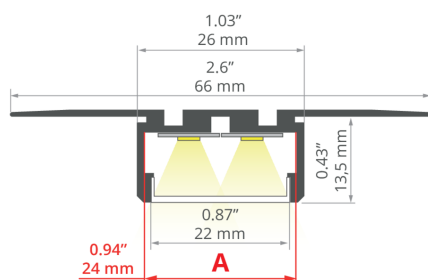

## TECHNICAL SPECIFICATIONS

Material	aluminum
Color	■ silver non anodized
Possible fixture IP	20
Possible fixture shapes	polygonal
Profile cross-section	rectangular
Width	66 mm
Height	14.5 mm
LED gluing width A	24 mm
Number of LED strips A (8 mm wide)	3
Possibility of obtaining a line of light	yes
Building type	Commercial, Retail, Entertainment/ Arts
Facility zone	communication routes and corridors, lobby / foyer
The cover is cut to the length of the profile	yes
Can be easily connected into runs	yes
Wire out back of extrusion	yes