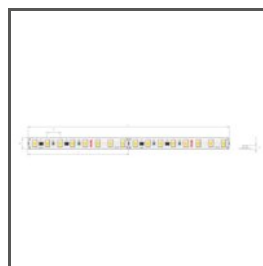

K-HE-1920-HD-24V
K-HEHD-1920-24
Ref. arch K-HE-1920-HD-24V

RELATED ACCESSORIES > RELATED LED > RGB / RGB-W / RGB-CTT