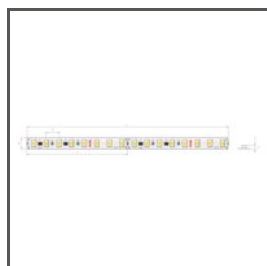

RELATED ACCESSORIES > RELATED LED > HIGH EFFICACY

K-HE-0480-HD-24V
K-HEHD-0480-24
Ref. arch K-HE-0480-HD-24V