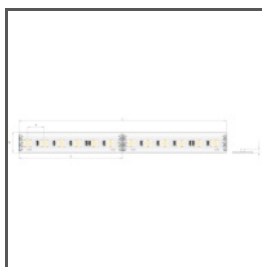

K-1920-120-RGB-24V

K-RGB-1920-120-24

Ref. arch K-1920-120-RGB-24V