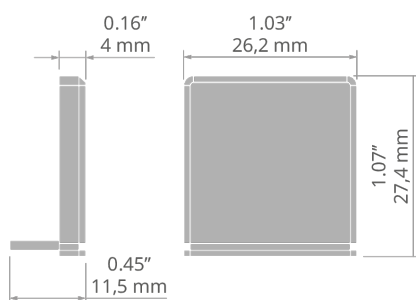

End cap GIZAT

Ref. C24030C02, C24030L01, C24030C07, C24030C10

Ref. arch 24030, 24036, 24135, 24134

- For use with a square cover

APPLICATION

- aesthetic finish and protection of the interior of the lighting fixture

MOUNTING

- to the profile, by pressing

TECHNICAL DRAWING

TECHNICAL SPECIFICATIONS

Material	PP
Shape	rectangular
Height	26 mm
Width	26 mm
Corrosion resistance	yes
Corrosion resistance at high salinity	yes

Color	Ref
■ gray	C24030C02 24030
■ silver	C24030L01 24036
■ black	C24030C07 24135
□ white	C24030C10 24134