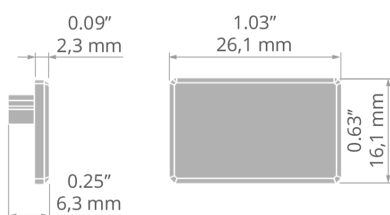

# End cap GLAZA-LL

Ref. C24368C02, C24368C10, C24368C07

Ref. arch 24368, 24377, 24385

## TECHNICAL SPECIFICATIONS

Shape	rectangular
Height	16 mm
Width	26 mm
Corrosion resistance	yes
Corrosion resistance at high salinity	yes

Material	Color	Ref
ABS	■ gray	C24368C02 24368
PP	■ silver	C24368C10 24377
PP	■ black	C24368C07 24385