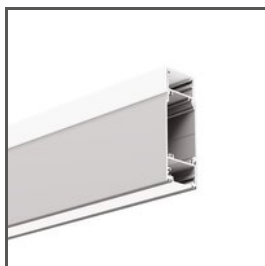

End cap KIDES-DUO

Ref. C28211A01

Ref. arch 42618

RELATED PROFILES > FOR SCONCES AND WALL LIGHTING

KIDES-DUO

A18032

Ref. arch 18032