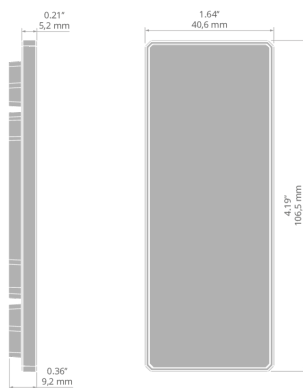

## MOUNTING

- to the profile, using bolts (included)

## TECHNICAL SPECIFICATIONS

Material	stainless steel	Height	102 mm
Color	■ silver	Width	38 mm
Shape	rectangular	Corrosion resistance	yes