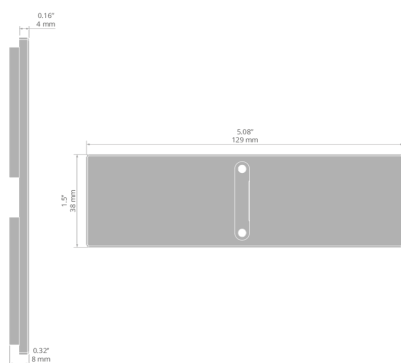

# End cap set KIDES-HQ

Ref. C28220AS

Ref. arch 42628

- Set of two end caps with mounting accessories
- The highest quality of workmanship
- Solid attachment to the profile

## MOUNTING

- to the profile, using screws and Allen key (included)

## TECHNICAL SPECIFICATIONS

Material	aluminum	Height	38 mm
Color	gray	Width	129 mm
Shape	rectangular	Corrosion resistance	yes