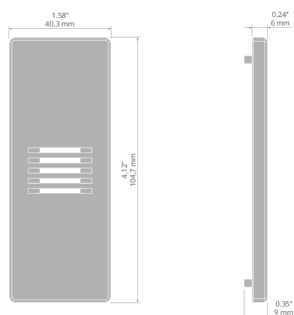

End cap KIDESIN-DUO

Ref. C24153L01

Ref. arch 24153

TECHNICAL DRAWING

TECHNICAL SPECIFICATIONS

Material	PP	Width	38 mm
Color	silver	Corrosion resistance	yes
Shape	rectangular	Corrosion resistance at high salinity	yes
Height	102 mm		