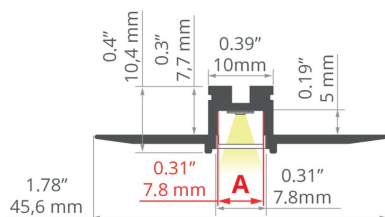

Profile KOZEL-10

Ref. A01575

Ref. arch C1575

- Mounting to drywall
- Minimum height
- No collision with the ceiling structure
- Line of light flush with the surface
- Non visible aluminum elements

APPLICATION

- decorative lighting

MOUNTING

- in drywall, with mounting adhesive
- can be easily connected into runs and systems

ADDITIONAL INFORMATION

- in order to protect the lighting fixture during installation, a TECH-10 protective insert should be used
- smooth transition from a recessed into a suspended fixture
- standard lengths of KLUŚ profiles and covers: 1000 mm (tolerance ± 1.5 mm) and 2005 mm / 3010 mm (tolerance + 5 mm); for selected covers: 6050 mm, 10050 mm (tolerance + 5 mm)
- when choosing a different length of profiles / covers than available in the standard, you should additionally choose the cutting service at KLUŚ

TECHNICAL DRAWING

TECHNICAL SPECIFICATIONS

Material	aluminum
Color	■ silver non anodized
Possible fixture IP	20
Possible fixture shapes	polygonal
Profile cross-section	rectangular
Width	45.6 mm
Height	10.4 mm
LED gluing width A	7.8 mm
Building type	Commercial, HoReCa object, Residential
Facility zone	office, lobby / foyer, conference room, shop windows and exhibition, communication routes and corridors, kitchen, bathroom
The cover is cut to the length of the profile	yes
Can be easily connected into runs	yes
Mounting to drywall	yes
To cover with plaster	yes

Length	Ref
1000 mm	A01575N_1 C1575NA_1
2005 mm	A01575N_2 C1575NA_2
3010 mm	A01575N_3 C1575NA_3

Profile KOZEL-10

Ref. A01575

Ref. arch C1575

Wire out back of extrusion

yes

SAMPLE PROJECTS

RELATED ACCESSORIES > RELATED COVERS