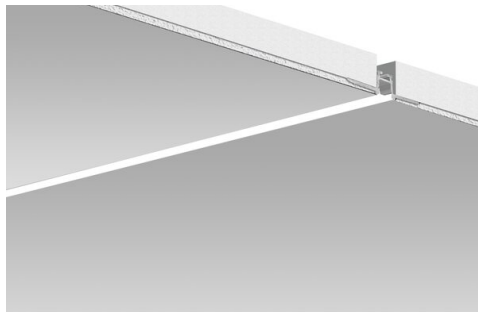

Profile KOZEL-10

Ref. A01575

Ref. arch C1575

- Mounting to drywall
- Minimum height
- No collision with the ceiling structure
- Line of light flush with the surface
- Non visible aluminum elements

APPLICATION

- decorative lighting

MOUNTING

- in drywall, with mounting adhesive
- can be easily connected into runs and systems

ADDITIONAL INFORMATION

- in order to protect the lighting fixture during installation, a TECH-10 protective insert should be used
- smooth transition from a recessed into a suspended fixture
- standard lengths of KLUŚ profiles and covers: 1000 mm (tolerance ± 1.5 mm) and 2005 mm / 3010 mm (tolerance + 5 mm); for selected covers: 6050 mm, 10050 mm (tolerance + 5 mm)
- when choosing a different length of profiles / covers than available in the standard, you should additionally choose the cutting service at KLUŚ

TECHNICAL DRAWING

TECHNICAL SPECIFICATIONS

Material	aluminum
Color	■ silver non anodized
Possible fixture IP	20
Possible fixture shapes	polygonal
Profile cross-section	rectangular
Width	45.6 mm
Height	10.4 mm
LED gluing width A	7.8 mm
Building type	Commercial, HoReCa object, Residential
Facility zone	office, lobby / foyer, conference room, shop windows and exhibition, communication routes and corridors, kitchen, bathroom
The cover is cut to the length of the profile	yes
Can be easily connected into runs	yes
Mounting to drywall	yes
To cover with plaster	yes

Length	Ref
1000 mm	A01575N_1 C1575NA_1
2005 mm	A01575N_2 C1575NA_2
3010 mm	A01575N_3 C1575NA_3

Profile KOZEL-10

Ref. A01575

Ref. arch C1575

Wire out back of extrusion

yes

SAMPLE PROJECTS

RELATED ACCESSORIES > RELATED COVERS