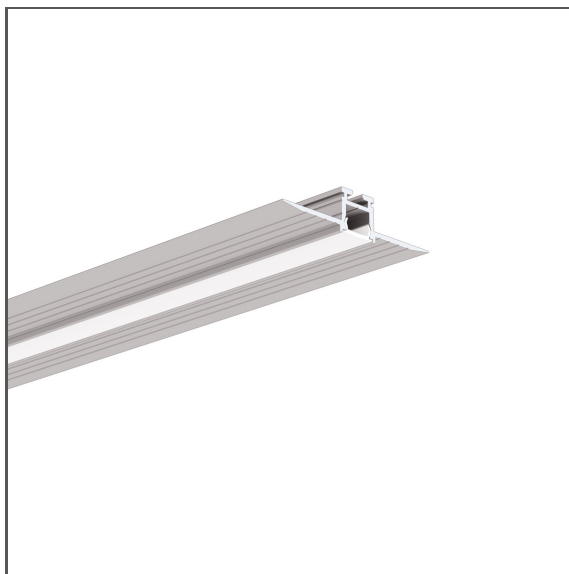

Profile KOZEL-10

Ref. A01575

Ref. arch C1575

- Mounting to drywall
- Minimum height
- No collision with the ceiling structure
- Line of light flush with the surface
- Non visible aluminum elements

APPLICATION

- decorative lighting

MOUNTING

- in drywall, with mounting adhesive
- can be easily connected into runs and systems

ADDITIONAL INFORMATION

- in order to protect the lighting fixture during installation, a TECH-10 protective insert should be used
- smooth transition from a recessed into a suspended fixture
- standard lengths of KLUŚ profiles and covers: 1000 mm (tolerance ± 1.5 mm) and 2005 mm / 3010 mm (tolerance + 5 mm); for selected covers: 6050 mm, 10050 mm (tolerance + 5 mm)
- when choosing a different length of profiles / covers than available in the standard, you should additionally choose the cutting service at KLUŚ

TECHNICAL DRAWING

TECHNICAL SPECIFICATIONS

Material	aluminum
Color	■ silver non anodized
Possible fixture IP	20
Possible fixture shapes	polygonal
Profile cross-section	rectangular
Width	45.6 mm
Height	10.4 mm
LED gluing width A	7.8 mm
Building type	Commercial, HoReCa object, Residential
Facility zone	office, lobby / foyer, conference room, shop windows and exhibition, communication routes and corridors, kitchen, bathroom
The cover is cut to the length of the profile	yes
Can be easily connected into runs	yes
Mounting to drywall	yes
To cover with plaster	yes

Length	Ref
1000 mm	A01575N_1 C1575NA_1
2005 mm	A01575N_2 C1575NA_2
3010 mm	A01575N_3 C1575NA_3

Profile KOZEL-10

Ref. A01575

Ref. arch C1575

Wire out back of extrusion

yes

SAMPLE PROJECTS

RELATED ACCESSORIES > RELATED COVERS