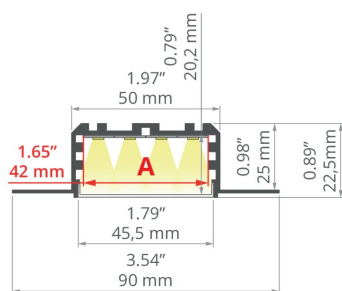

Profile KOZEL-50

Ref. A00757

Ref. arch C0757

- Mounting to drywall
- Line of light flush with the surface
- High lumen output
- Non visible aluminum elements

APPLICATION

- main and decorative lighting

MOUNTING

- in drywall, with mounting adhesive
- can be easily connected into runs and systems

ADDITIONAL INFORMATION

- in order to protect the lighting fixture during installation, a TECH-50 protective insert should be used
- standard lengths of KLUŚ profiles and covers: 1000 mm (tolerance ± 1.5 mm) and 2005 mm / 3010 mm (tolerance + 5 mm); for selected covers: 6050 mm, 10050 mm (tolerance + 5 mm)
- when choosing a different length of profiles / covers than available in the standard, you should additionally choose the cutting service at KLUŚ

TECHNICAL DRAWING

1:2

TECHNICAL SPECIFICATIONS

Material	aluminum
Color	■ silver non anodized
Possible fixture IP	20, 65
Possible fixture shapes	polygonal
Profile cross-section	rectangular
Width	90 mm
Height	25 mm
LED gluing width A	42 mm
Number of LED strips A (8 mm wide)	5
Building type	Commercial, Retail, Entertainment/ Arts, HoReCa object
Facility zone	office, communication routes and corridors, lobby / foyer, conference room
The cover is cut to the length of the profile	yes
Can be easily connected into runs	yes
Mounting to drywall	yes
To cover with plaster	yes

Length	Ref
1000 mm	A00757N_1 C0757NA_1
2005 mm	A00757N_2 C0757NA_2
3010 mm	A00757N_3 C0757NA_3

Profile KOZEL-50

Ref. A00757

Ref. arch C0757

Wire out back of extrusion

yes

SAMPLE PROJECTS

RELATED ACCESSORIES > RELATED COVERS