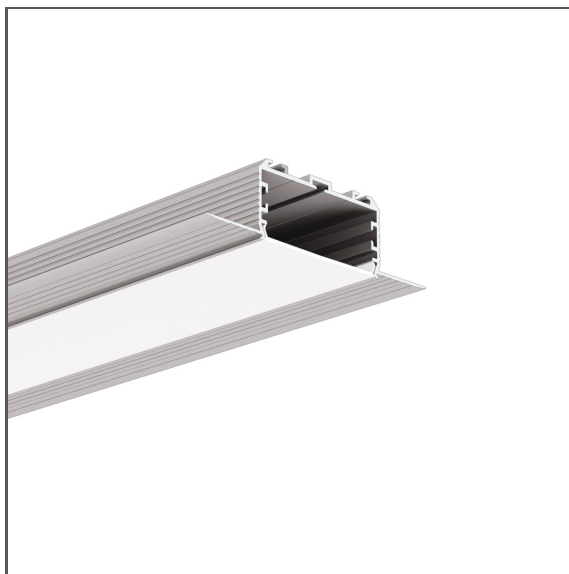

Profile KOZEL-50

Ref. A00757

Ref. arch C0757

- Mounting to drywall
- Line of light flush with the surface
- High lumen output
- Non visible aluminum elements

APPLICATION

- main and decorative lighting

MOUNTING

- in drywall, with mounting adhesive
- can be easily connected into runs and systems

ADDITIONAL INFORMATION

- in order to protect the lighting fixture during installation, a TECH-50 protective insert should be used
- standard lengths of KLUŚ profiles and covers: 1000 mm (tolerance ± 1.5 mm) and 2005 mm / 3010 mm (tolerance + 5 mm); for selected covers: 6050 mm, 10050 mm (tolerance + 5 mm)
- when choosing a different length of profiles / covers than available in the standard, you should additionally choose the cutting service at KLUŚ

TECHNICAL DRAWING

1:2

TECHNICAL SPECIFICATIONS

Material	aluminum
Color	■ silver non anodized
Possible fixture IP	20, 65
Possible fixture shapes	polygonal
Profile cross-section	rectangular
Width	90 mm
Height	25 mm
LED gluing width A	42 mm
Number of LED strips A (8 mm wide)	5
Building type	Commercial, Retail, Entertainment/ Arts, HoReCa object
Facility zone	office, communication routes and corridors, lobby / foyer, conference room
The cover is cut to the length of the profile	yes
Can be easily connected into runs	yes
Mounting to drywall	yes
To cover with plaster	yes

Length	Ref
1000 mm	A00757N_1 C0757NA_1
2005 mm	A00757N_2 C0757NA_2
3010 mm	A00757N_3 C0757NA_3

Profile KOZEL-50

Ref. A00757

Ref. arch C0757

Wire out back of extrusion

yes

SAMPLE PROJECTS

RELATED ACCESSORIES > RELATED COVERS