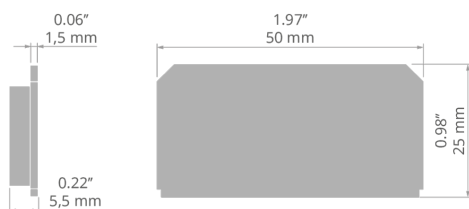

End cap KOZEL-50

Ref. C24280C02

Ref. arch 24280

APPLICATION

- protection of the inside of the lighting fixture

MOUNTING

- to the profile, by pressing

TECHNICAL DRAWING

TECHNICAL SPECIFICATIONS

Material	PP
Color	■ gray
Shape	rectangular
Height	25 mm

Width	50 mm
Corrosion resistance	yes
Corrosion resistance at high salinity	yes

RELATED PROFILES > FOR MAIN LIGHTING

KOZEL-50