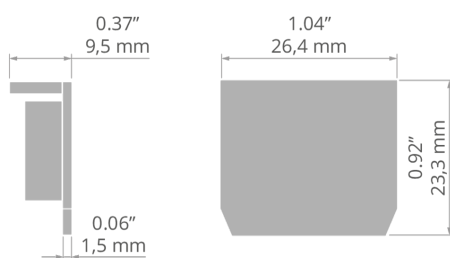

## TECHNICAL SPECIFICATIONS

Material	PP
Color	■ gray
Shape	rectangular
Height	24 mm

Width	26 mm
Corrosion resistance	yes
Corrosion resistance at high salinity	yes