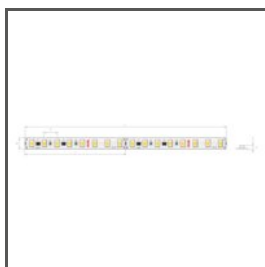

RELATED ACCESSORIES > RELATED LED > HIGH EFFICACY

K-HE-0480-HD-24V
K-HEHD-0480-24
Ref. arch K-HE-0480-HD-24V