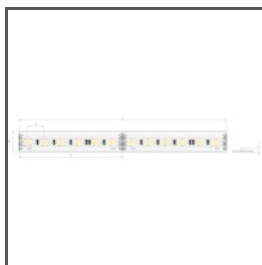

K-1920-120-RGB-24V
K-RGB-1920-120-24
Ref. arch K-1920-120-RGB-24V