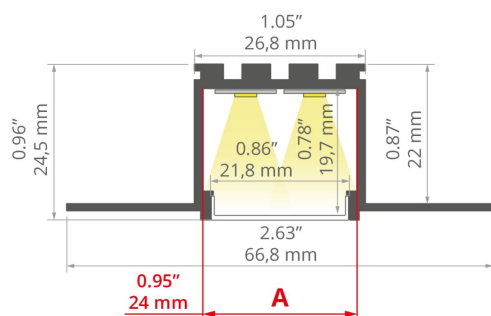

## ADDITIONAL INFORMATION

- in order to protect the lighting fixture during installation, a TECH-22 protective insert should be used
- standard lengths of KLUŚ profiles and covers: 1000 mm (tolerance ± 1.5 mm) and 2005 mm / 3010 mm (tolerance + 5 mm); for selected covers: 6050 mm, 10050 mm (tolerance + 5 mm)
- when choosing a different length of profiles / covers than available in the standard, you should additionally choose the cutting service at KLUŚ

## TECHNICAL SPECIFICATIONS

Material	aluminum
Color	■ silver non anodized
Possible fixture IP	20, 65
Possible fixture shapes	polygonal
Profile cross-section	rectangular
Width	66.8 mm
Height	24.5 mm
LED gluing width A	24 mm
Number of LED strips A (8 mm wide)	3
Building type	Residential, Commercial, HoReCa object
Facility zone	kitchen, communication routes and corridors
The cover is cut to the length of the profile	yes
Can be easily connected into runs	yes
Mounting to drywall	yes
To cover with plaster	yes
Wire out back of extrusion	yes