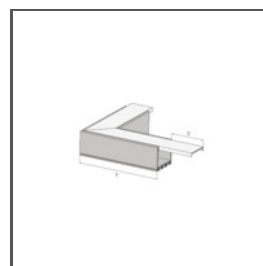

COUPLER
L90
L90