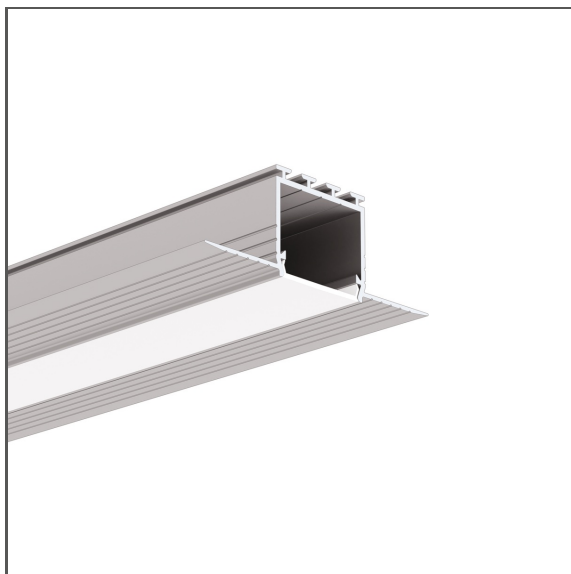

# Profile KOZEL

Ref. A06454

Ref. arch B6454

- Mounting to drywall
- Line of light flush with the surface
- Non visible aluminum elements

## MOUNTING

- in drywall, with mounting adhesive
- can be easily connected into runs and systems

## TECHNICAL SPECIFICATIONS

Material	aluminum
Color	■ silver non anodized
Possible fixture IP	20, 65
Possible fixture shapes	polygonal
Profile cross-section	rectangular
Width	66.8 mm
Height	24.5 mm
LED gluing width A	24 mm
Number of LED strips A (8 mm wide)	3
Building type	Residential, Commercial, HoReCa object
Facility zone	kitchen, communication routes and corridors
The cover is cut to the length of the profile	yes
Can be easily connected into runs	yes
Mounting to drywall	yes
To cover with plaster	yes
Wire out back of extrusion	yes