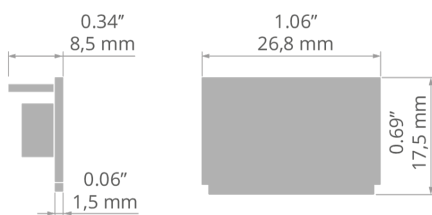

## TECHNICAL SPECIFICATIONS

Material	PP
Color	■ gray
Shape	rectangular
Height	17 mm

Width	26 mm
Corrosion resistance	yes
Corrosion resistance at high salinity	yes